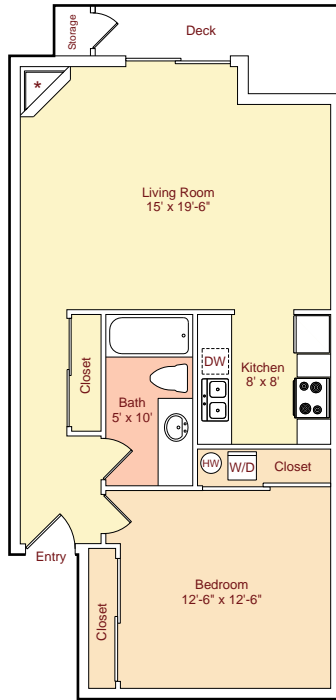

One Bedroom
(1 Bed / 1 Bath)

Plan A • 745 sq.ft.*

Tapteal On the Columbia Site Plan

Two Bedroom
(2 Bed / 1 Bath)

Plan B • 943 sq.ft.*

*Fireplace in upstairs units only.
*Patio and Storage areas are not included in Square Footage.