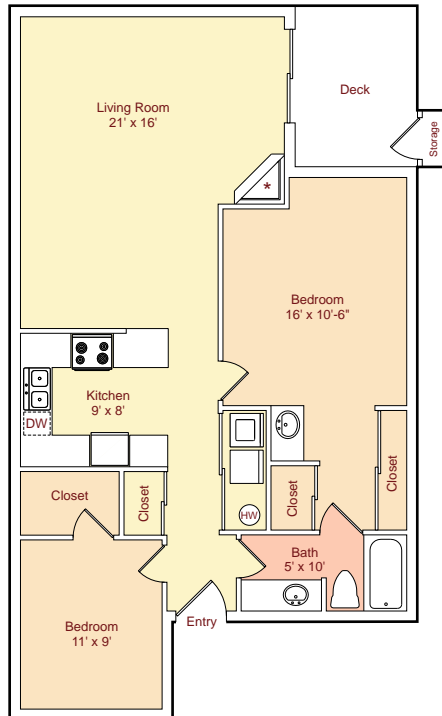

One Bedroom
(1 Bed / 1 Bath)

Plan A • 745 sq.ft.*

Tapteal On the Columbia Site Plan

Two Bedroom
(2 Bed / 1 Bath)

Plan B • 943 sq.ft.*

*Fireplace in upstairs units only.
*Patio and Storage areas are not included in Square Footage.