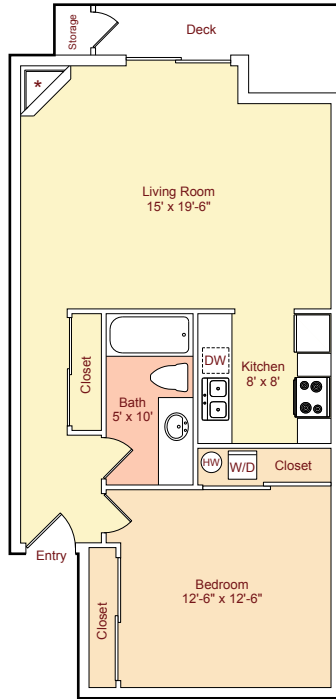

One Bedroom
(1 Bed / 1 Bath)

Plan A • 745 sq.ft.*

Two Bedroom
(2 Bed / 1 Bath)

Plan B • 943 sq.ft.*

Tapteal On the Columbia Site Plan

*Fireplace in upstairs units only.

*Patio and Storage areas are not included in Square Footage.