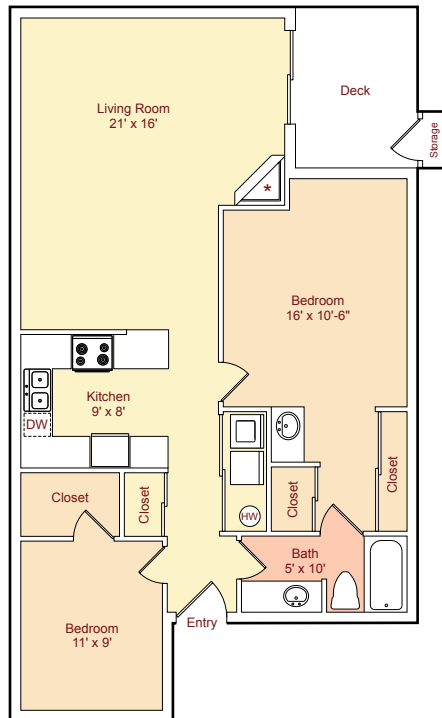

One Bedroom
(1 Bed / 1 Bath)

Plan A • 745 sq.ft.*

Two Bedroom
(2 Bed / 1 Bath)

Plan B • 943 sq.ft.*

Tapteal On the Columbia Site Plan

*Fireplace in upstairs units only.

*Patio and Storage areas are not included in Square Footage.