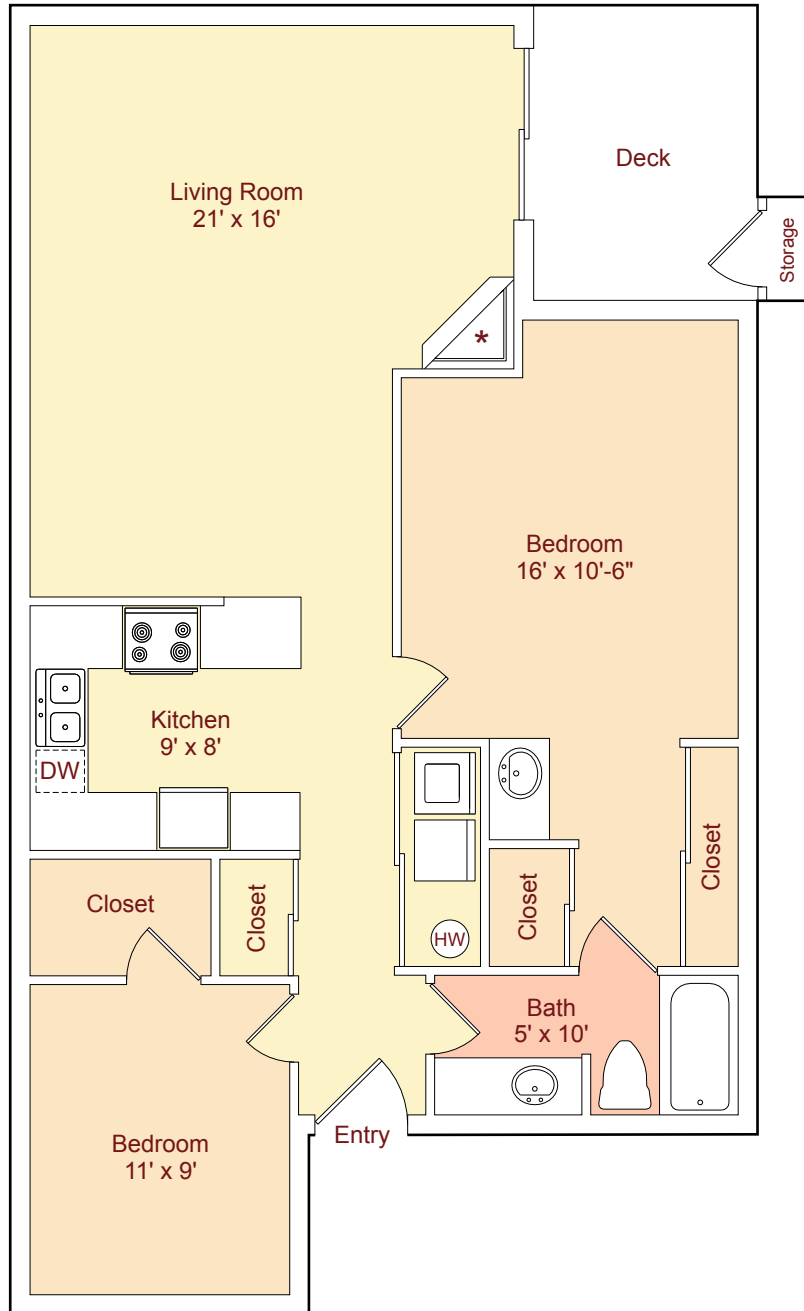

Plan B • 943 sq.ft.*
(2 Bed / 1 Bath)

*Fireplace in upstairs units only.

*Patio and Storage areas are not included in Square Footage.