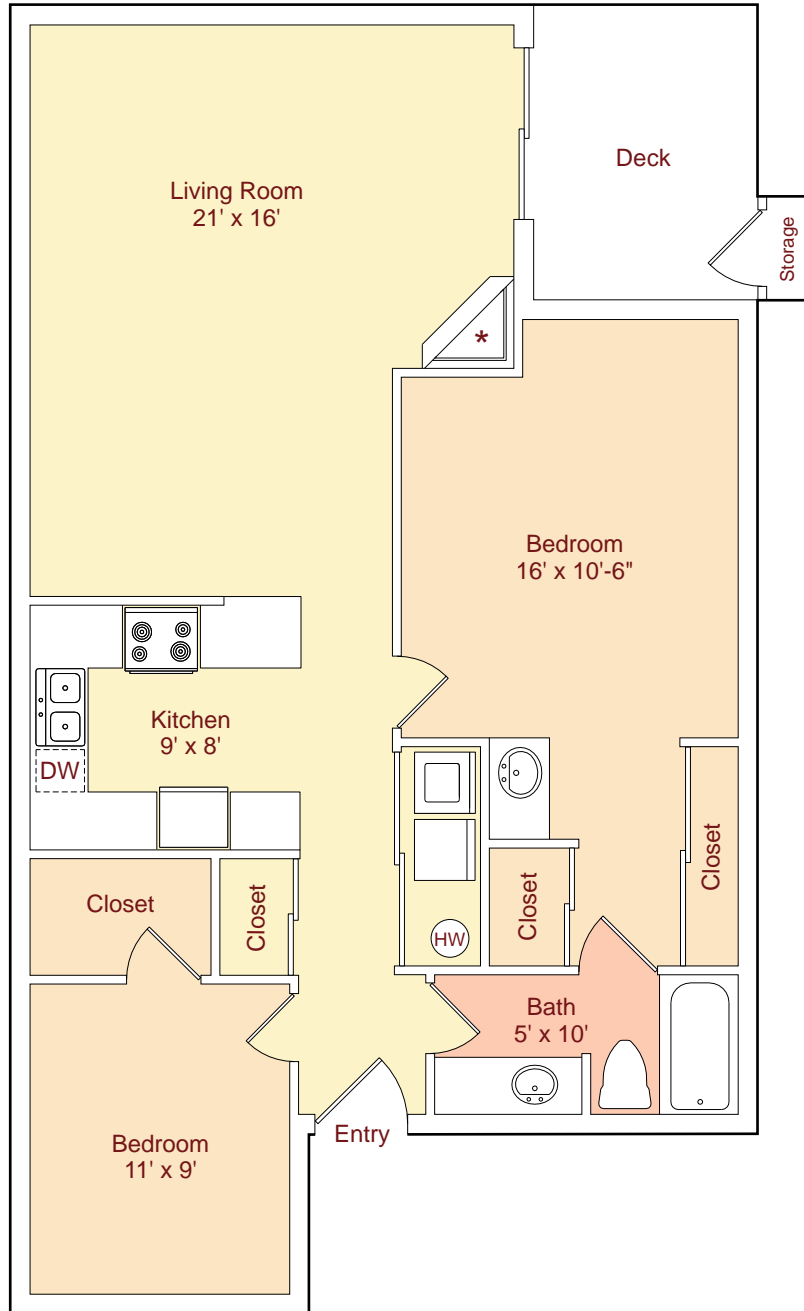

Plan B • 943 sq.ft.*

(2 Bed / 1 Bath)

*Fireplace in upstairs units only.

*Patio and Storage areas are not included in Square Footage.