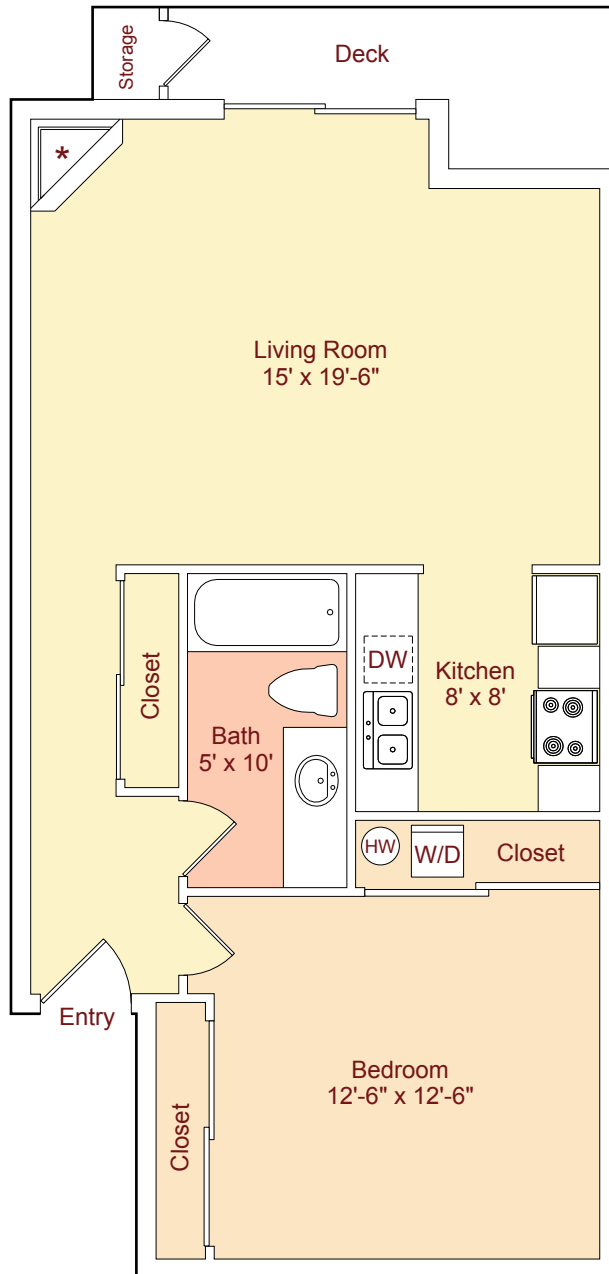

Plan A • 745 sq.ft.*
(1 Bed / 1 Bath)

*Fireplace in upstairs units only.

*Patio and Storage areas are not included in Square Footage.