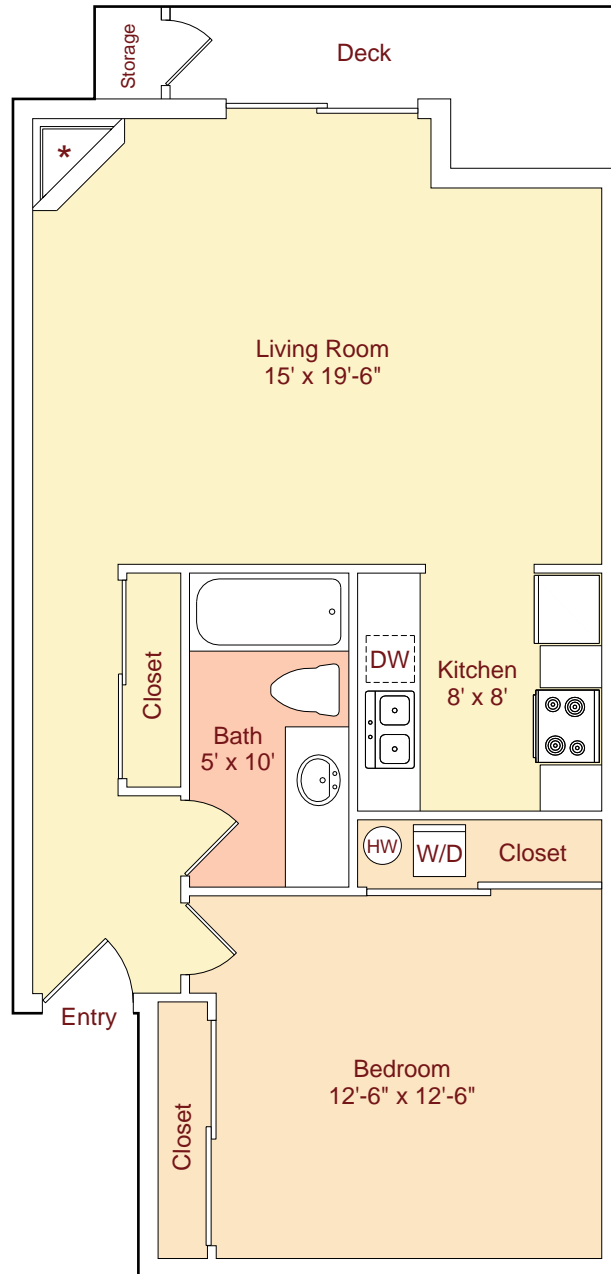

Plan A • 745 sq.ft.*

(1 Bed / 1 Bath)

*Fireplace in upstairs units only.

*Patio and Storage areas are not included in Square Footage.