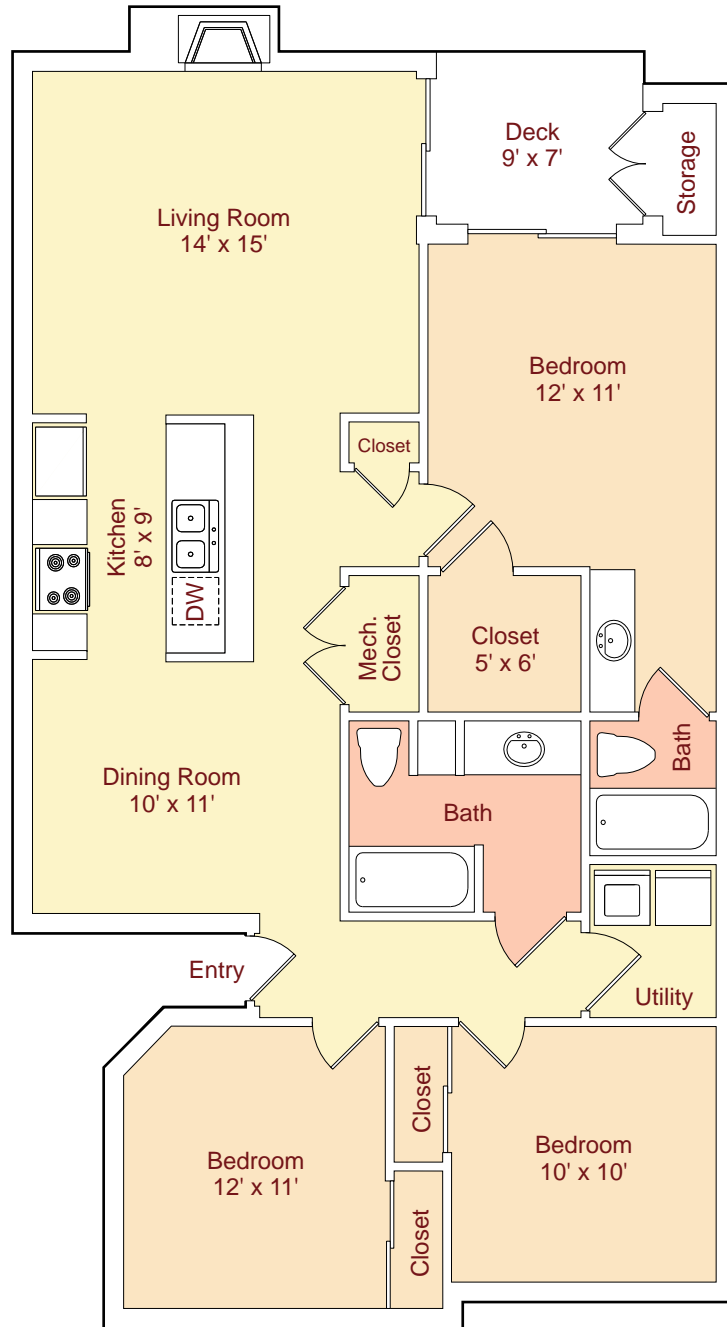

Plan G • 1237 sq.ft.*
(3 Bed / 2 Bath)

*Patio and Storage areas are not included in Square Footage.