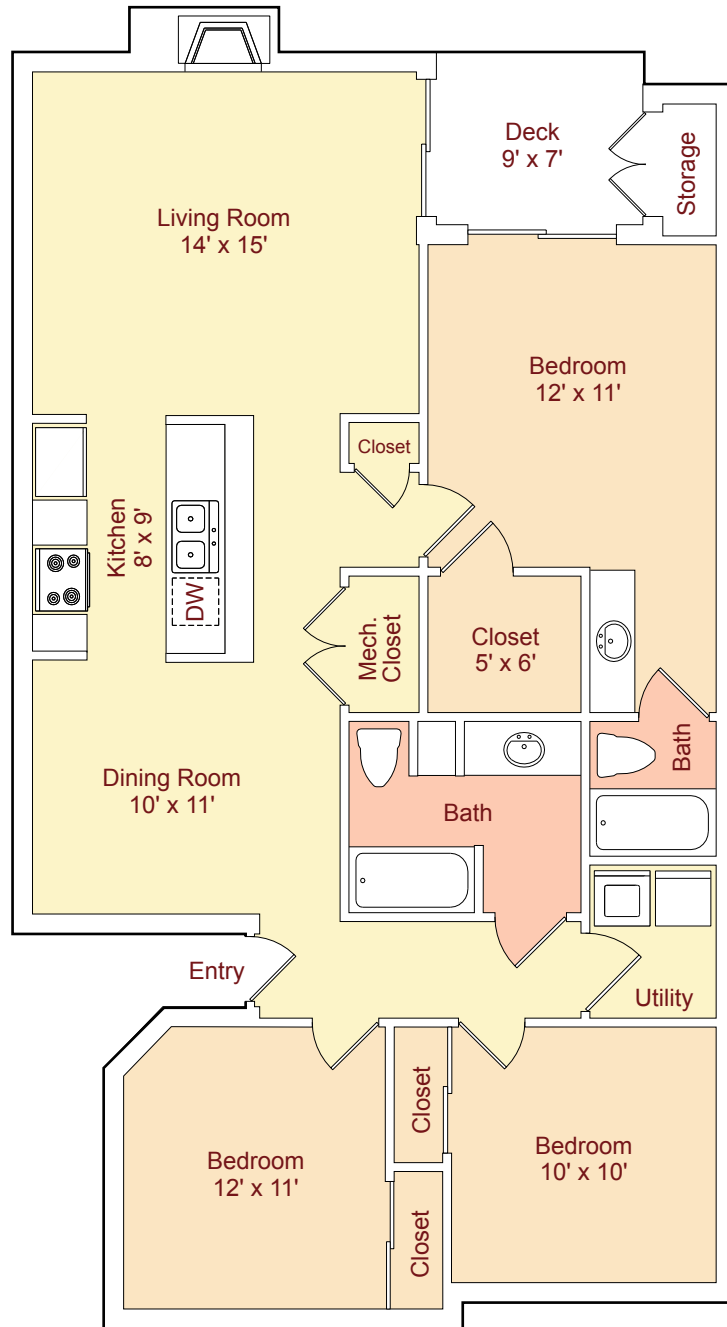

Plan G • 1237 sq.ft.*
(3 Bed / 2 Bath)

*Patio and Storage areas are not included in Square Footage.