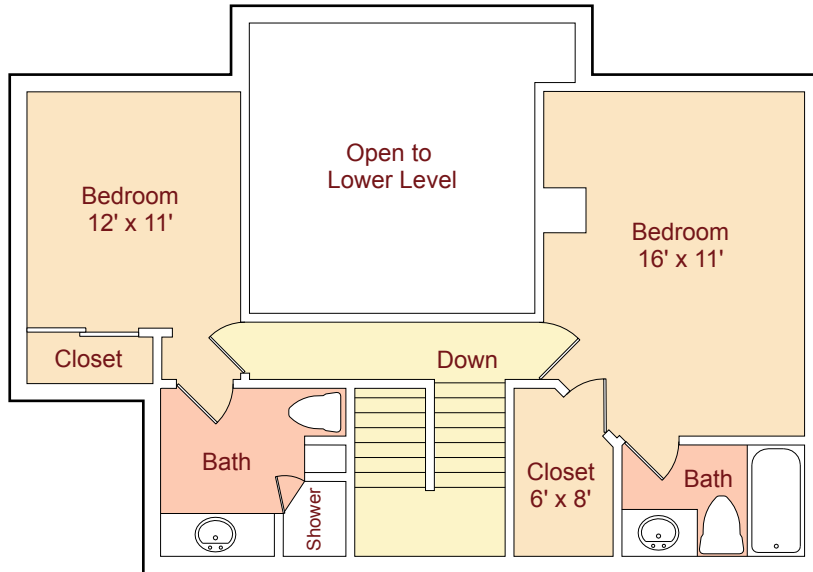

**Plan F** • 1340 sq.ft.\*  
( 2 Bed / 2.5 Bath - Townhome )

Upper Level

Lower Level

\*Patio and Storage areas are not included in Square Footage.