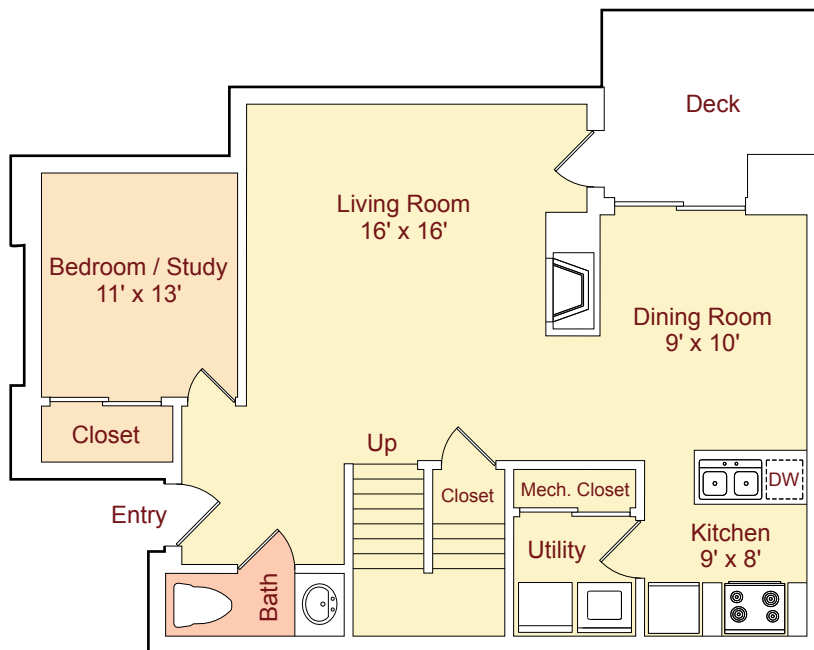

Plan F • 1340 sq.ft.*
(2 Bed / 2.5 Bath - Townhome)

Upper Level

Lower Level

*Patio and Storage areas are not included in Square Footage.