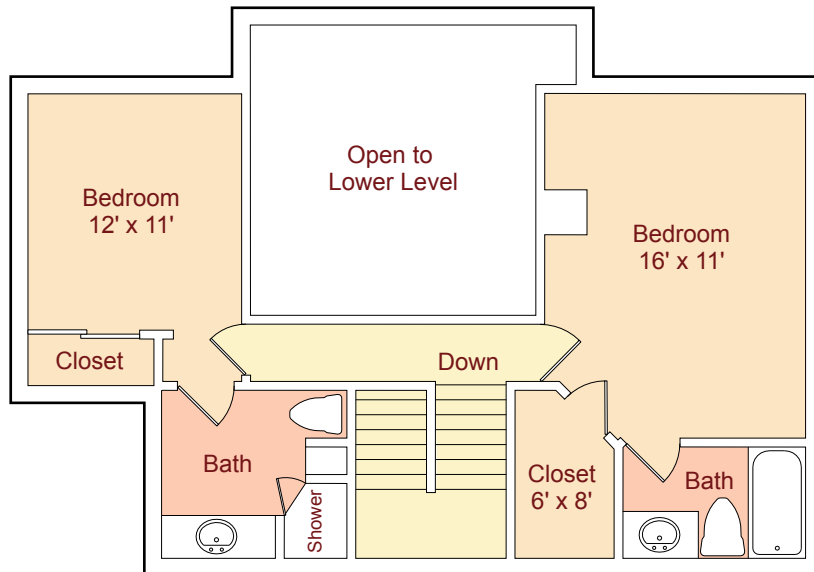

Plan F • 1340 sq.ft.*
(2 Bed / 2.5 Bath - Townhome)

Upper Level

Lower Level

*Patio and Storage areas are not included in Square Footage.