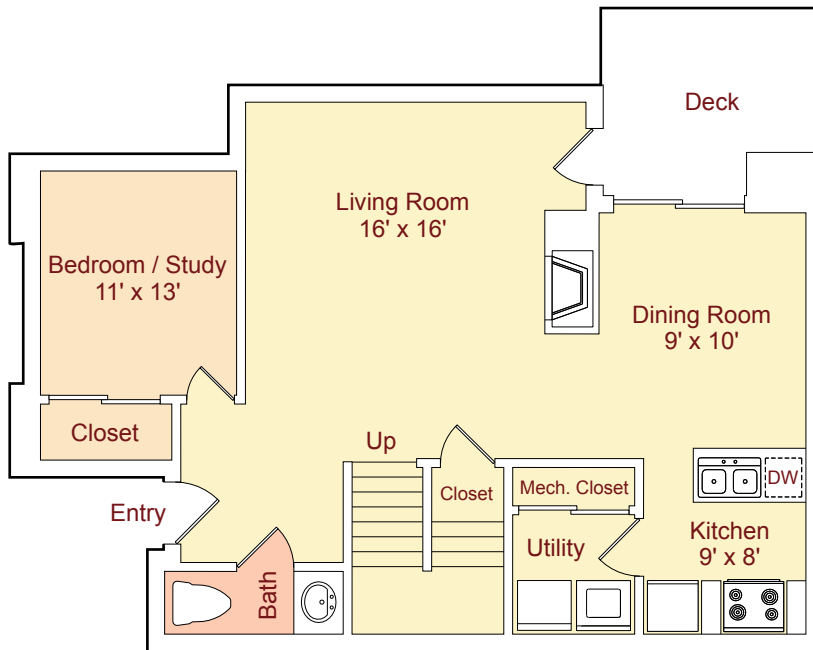

**Plan F** • 1340 sq.ft.\*  
( 2 Bed / 2.5 Bath - Townhome )

Upper Level

Lower Level

\*Patio and Storage areas are not included in Square Footage.