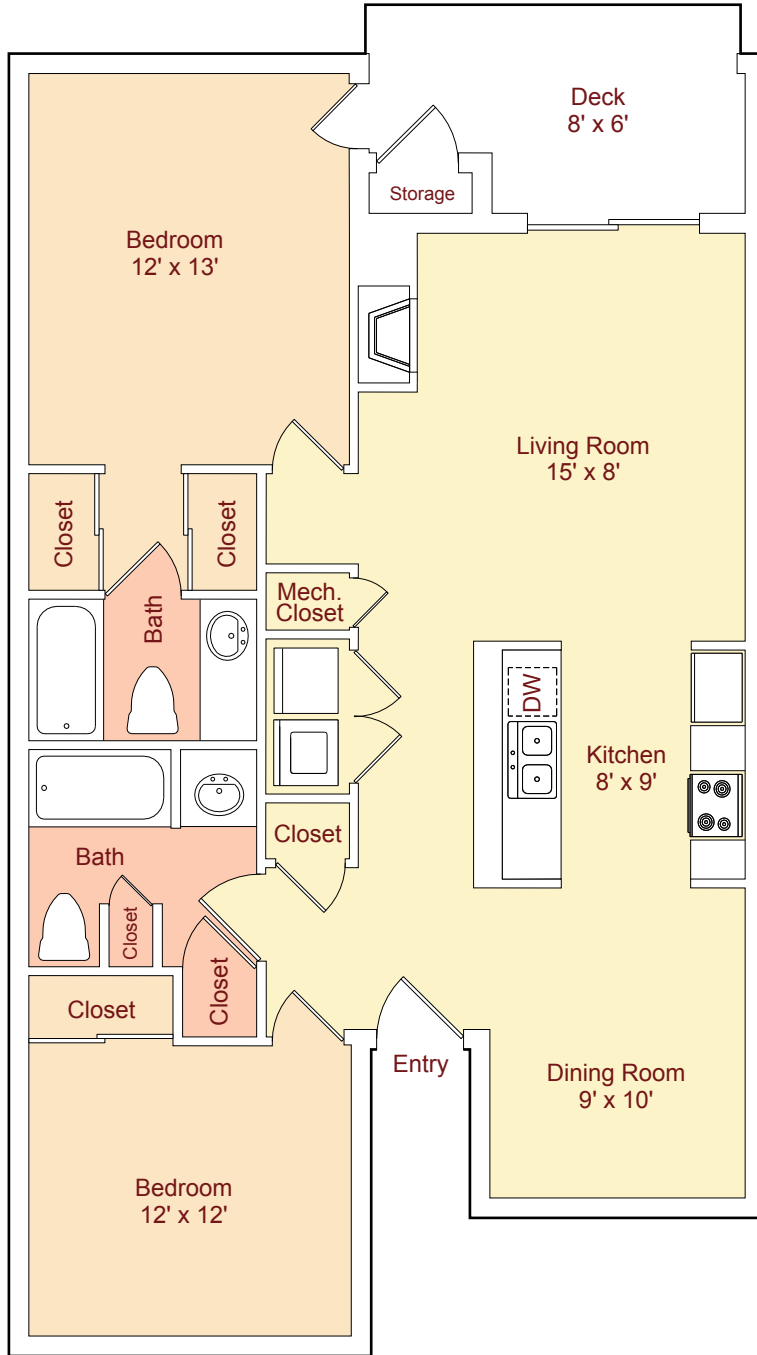

Plan E • 982 sq.ft.*
(2 Bed / 2 Bath)

*Patio and Storage areas are not included in Square Footage.