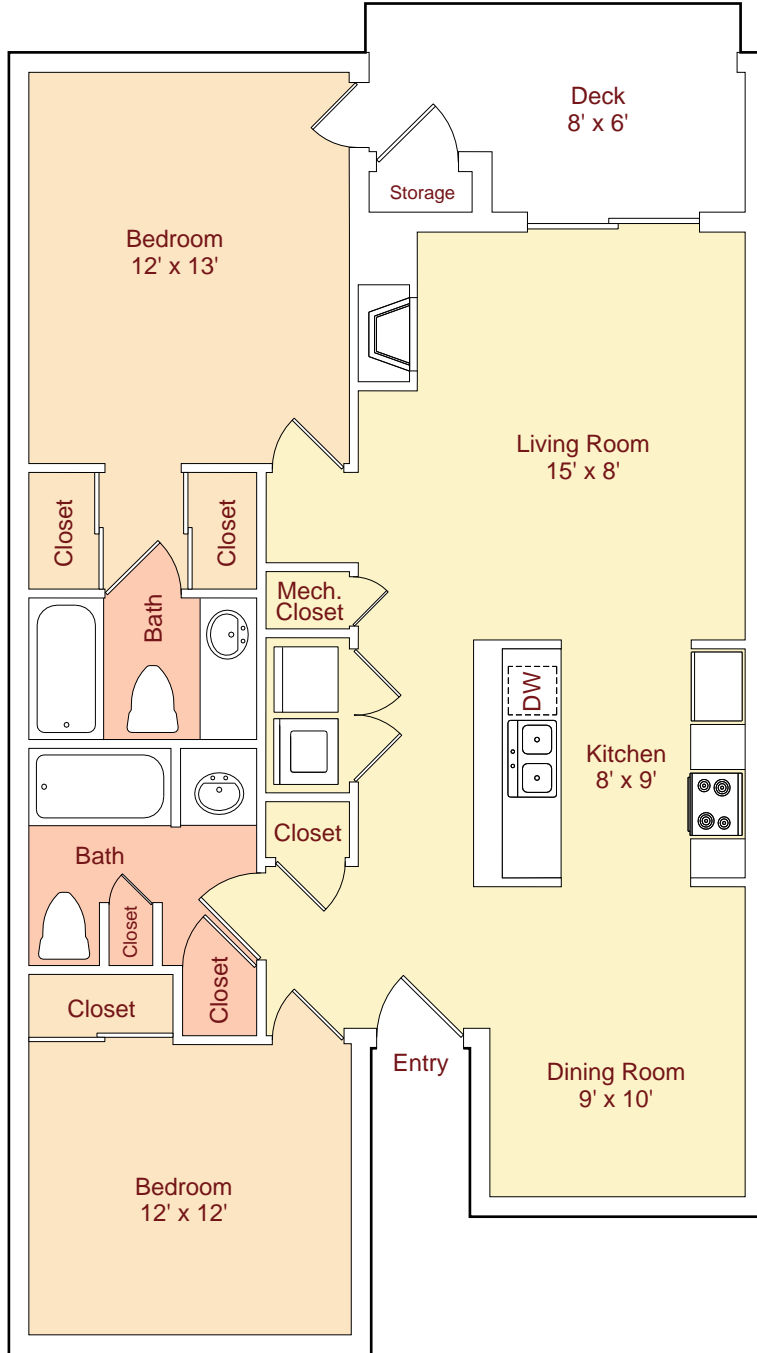

**Plan E** • 982 sq.ft.\*  
( 2 Bed / 2 Bath )

\*Patio and Storage areas are not included in Square Footage.