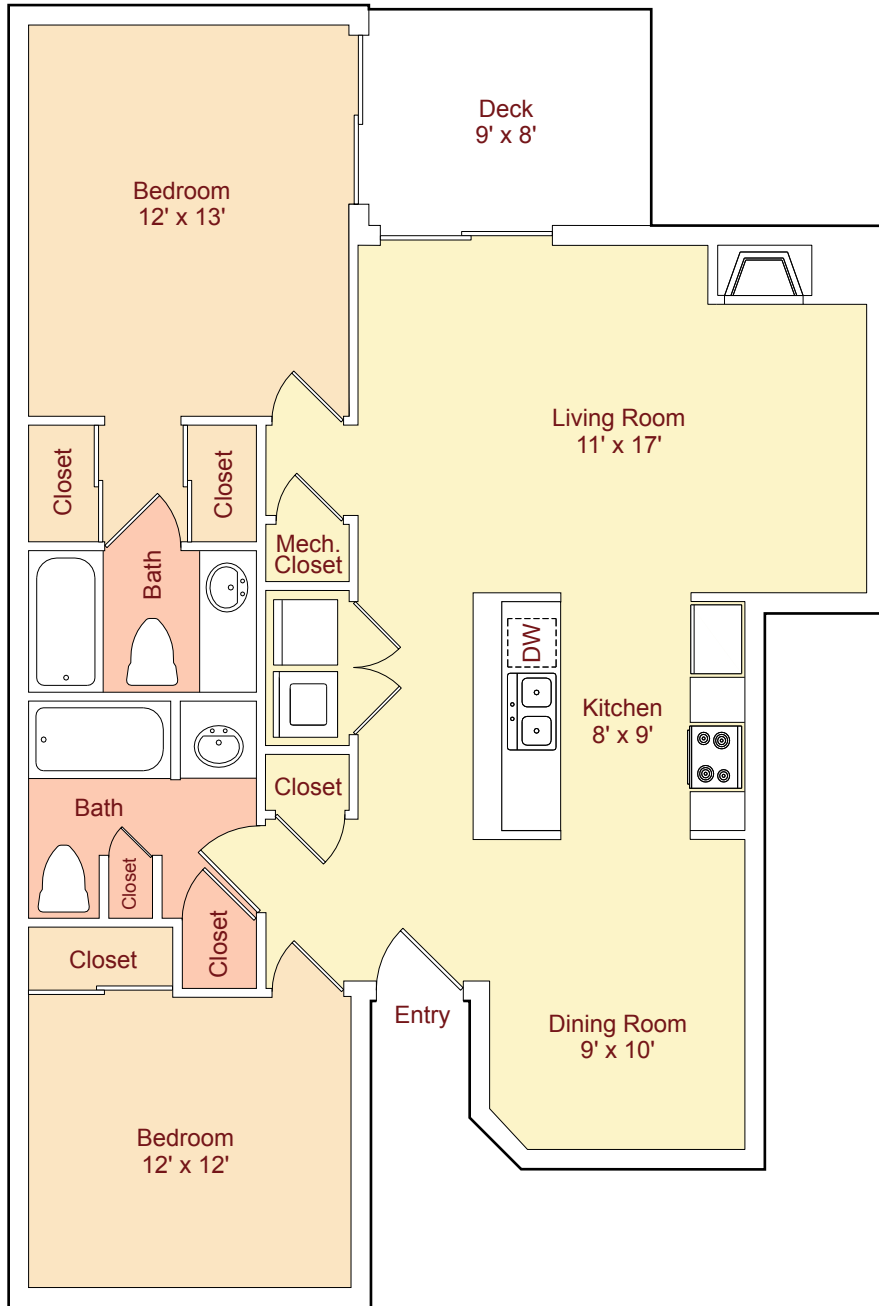

**Plan D** • 1013 sq.ft.\*  
( 2 Bed / 2 Bath )

\*Patio and Storage areas are not included in Square Footage.