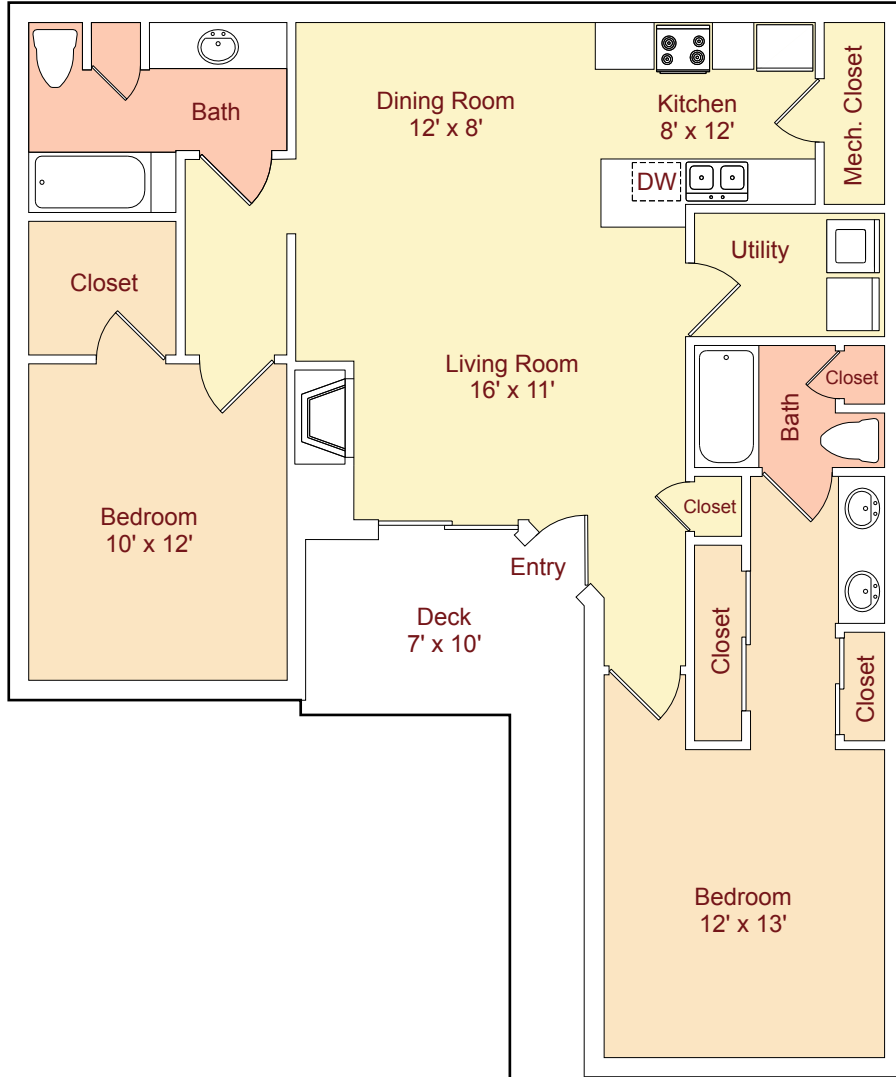

**Plan C** • 1098 sq.ft.\*  
( 2 Bed / 2 Bath )

\*Patio and Storage areas are not included in Square Footage.