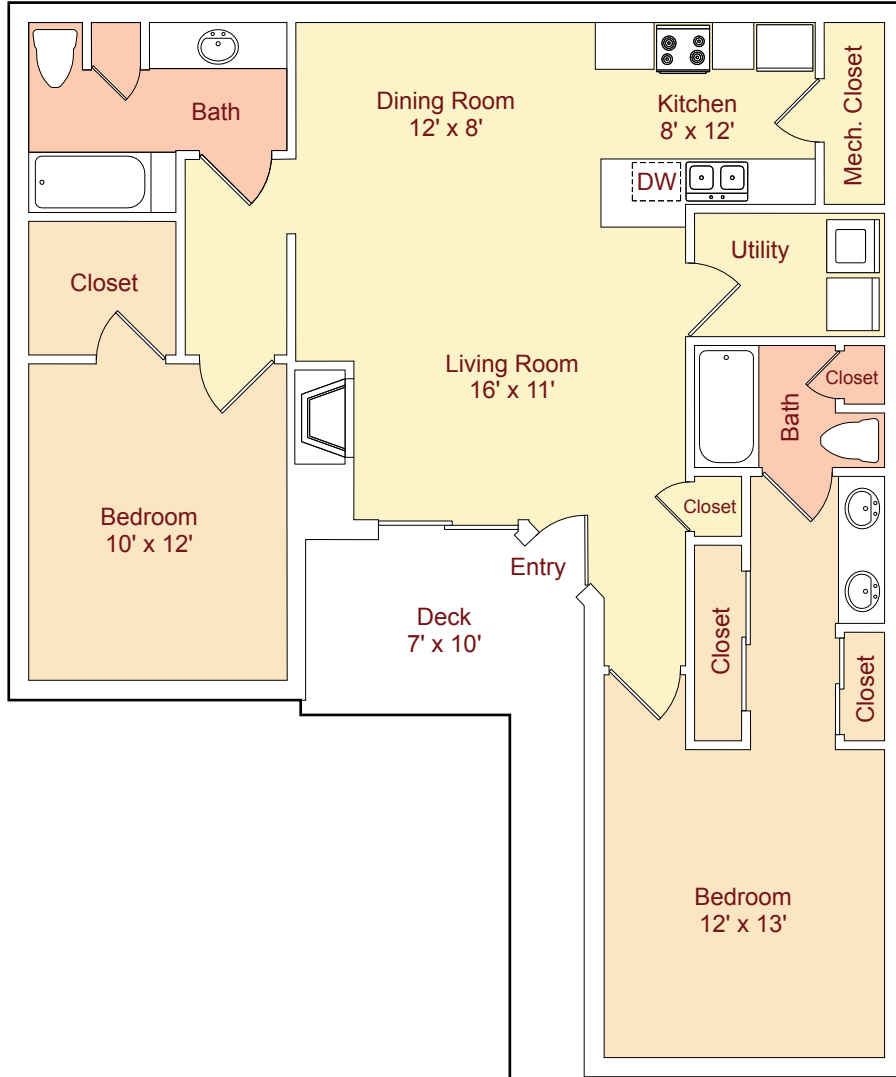

Plan C • 1098 sq.ft.*
(2 Bed / 2 Bath)

*Patio and Storage areas are not included in Square Footage.