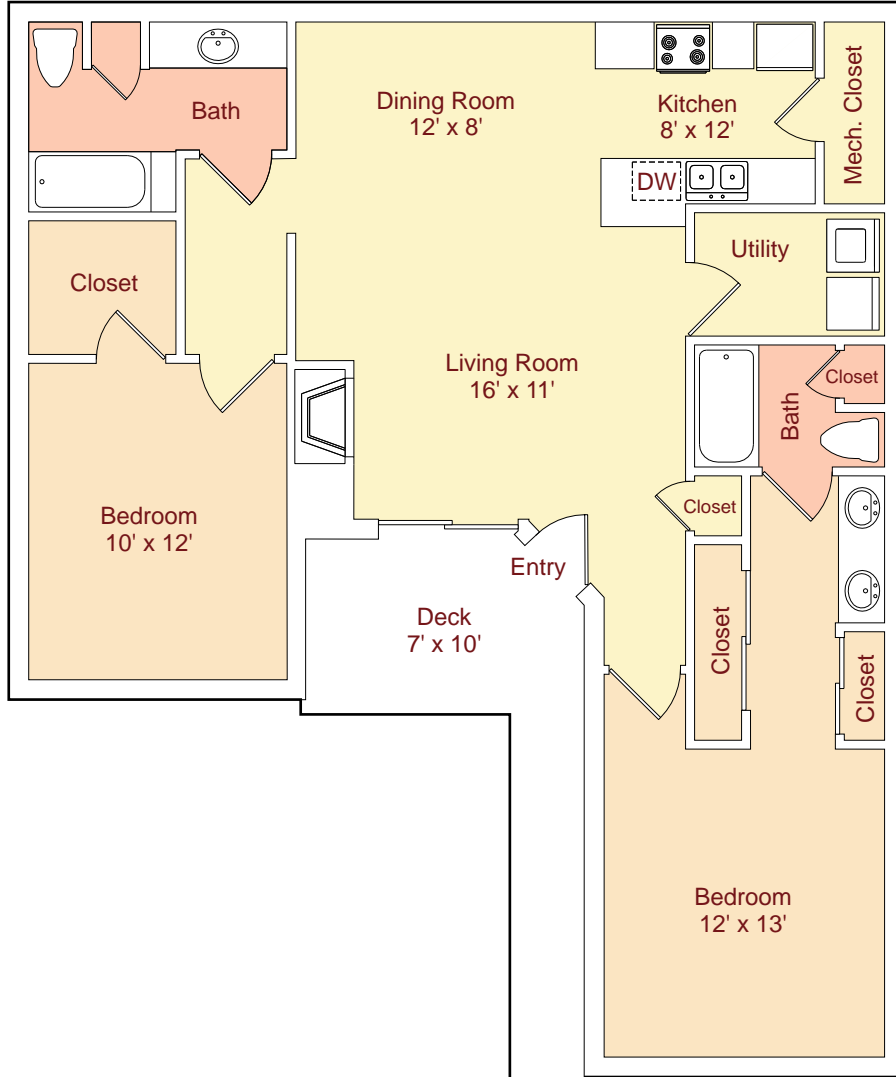

Plan C • 1098 sq.ft.*
(2 Bed / 2 Bath)

*Patio and Storage areas are not included in Square Footage.