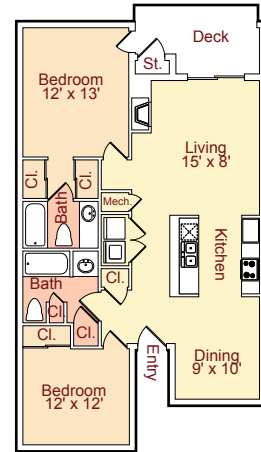

## One Bedroom

(1 Bed / 1 Bath)

**Plan A** • 700 sq.ft.\*

**Plan B** • 770 sq.ft.\*

## Two Bedroom

(2 Bed / 2 Bath)

**Plan C** • 1098 sq.ft.\*

**Plan D** • 1013 sq.ft.\*

**Plan E** • 982 sq.ft.\*

## Three Bedroom

(3 Bed / 2.5 Bath)

**Plan F** • 1340 sq.ft.\*

## Three Bedroom

(3 Bed / 2 Bath)

**Plan G** • 1237 sq.ft.\*

\*Patio and Storage areas are not included in Square Footage.