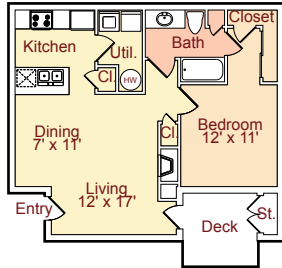

## One Bedroom

(1 Bed / 1 Bath)

**Plan A** • 700 sq.ft.\*

**Plan B** • 770 sq.ft.\*

## Two Bedroom

(2 Bed / 2 Bath)

**Plan C** • 1098 sq.ft.\*

**Plan D** • 1013 sq.ft.\*

**Plan E** • 982 sq.ft.\*

## Three Bedroom

(3 Bed / 2.5 Bath)

**Plan F** • 1340 sq.ft.\*

## Three Bedroom

(3 Bed / 2 Bath)

**Plan G** • 1237 sq.ft.\*

\*Patio and Storage areas are not included in Square Footage.