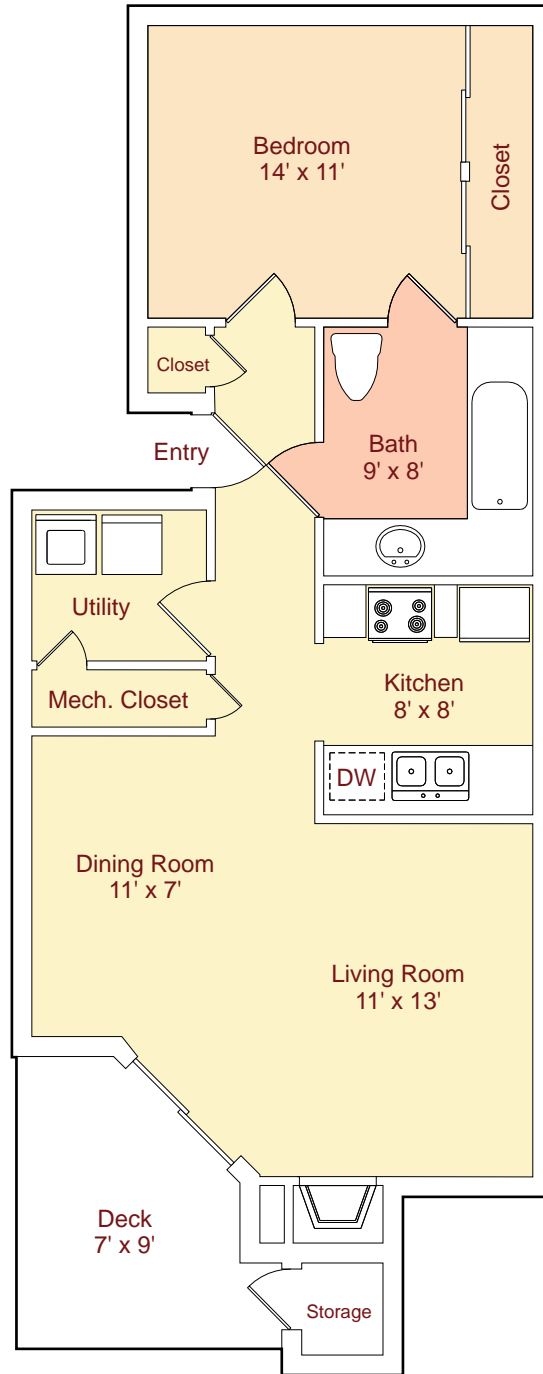

Plan B • 770 sq.ft.*
(1 Bed / 1 Bath)

*Patio and Storage areas are not included in Square Footage.