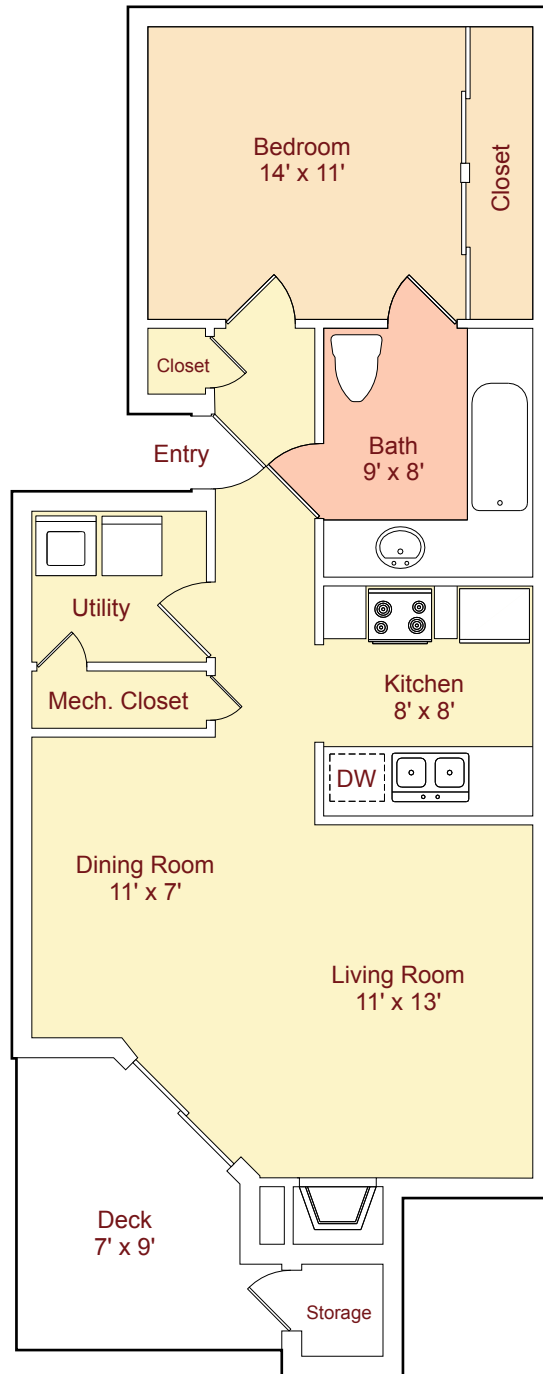

**Plan B** • 770 sq.ft.\*  
( 1 Bed / 1 Bath )

\*Patio and Storage areas are not included in Square Footage.