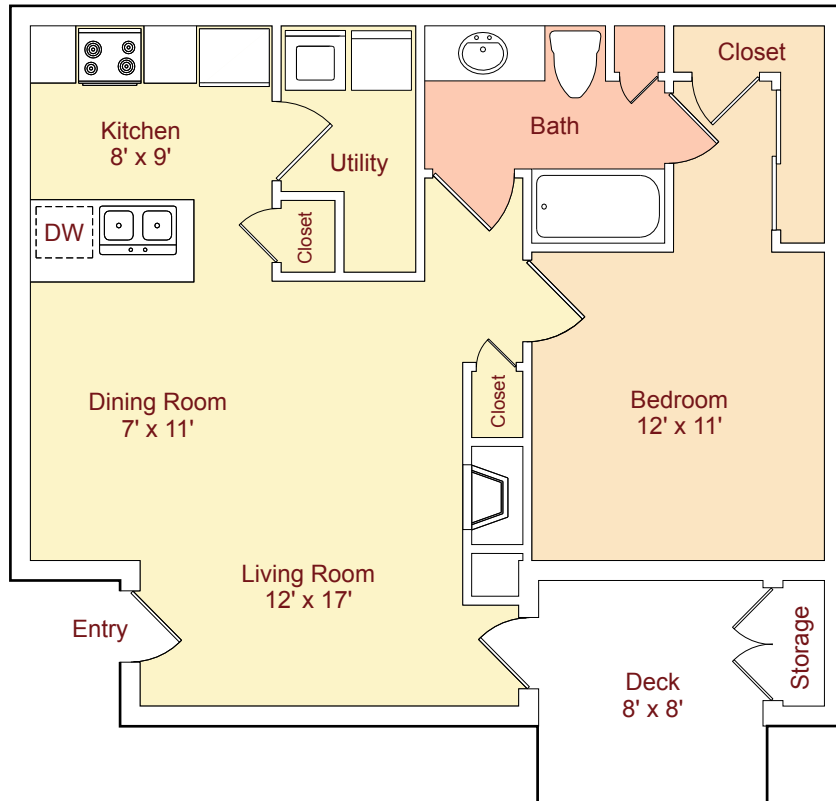

Plan A • 700 sq.ft.*
(1 Bed / 1 Bath)

*Patio and Storage areas are not included in Square Footage.