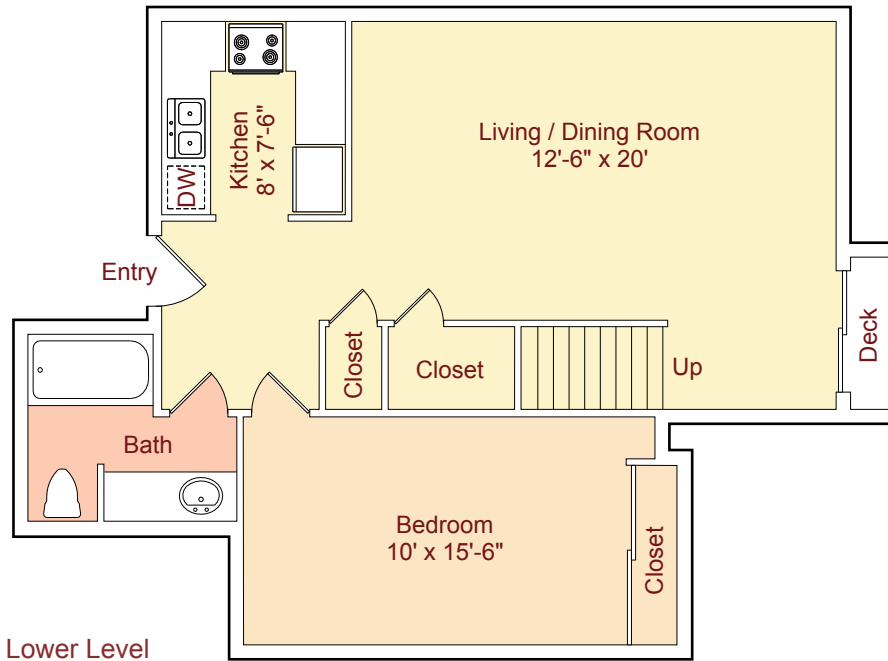

**Plan E** • 1471 sq.ft.\*  
( 3 Bed / 2 Bath )

Lower Level

Upper Level

\*Patio and Storage areas are not included in Square Footage.