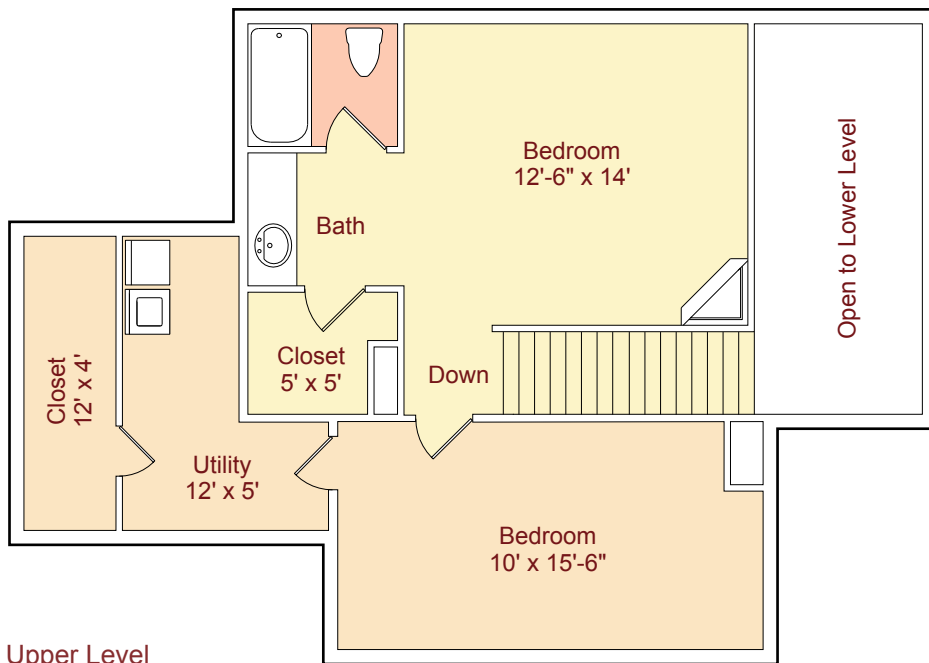

**Plan E** • 1471 sq.ft.\*  
( 3 Bed / 2 Bath )

Lower Level

Upper Level

\*Patio and Storage areas are not included in Square Footage.