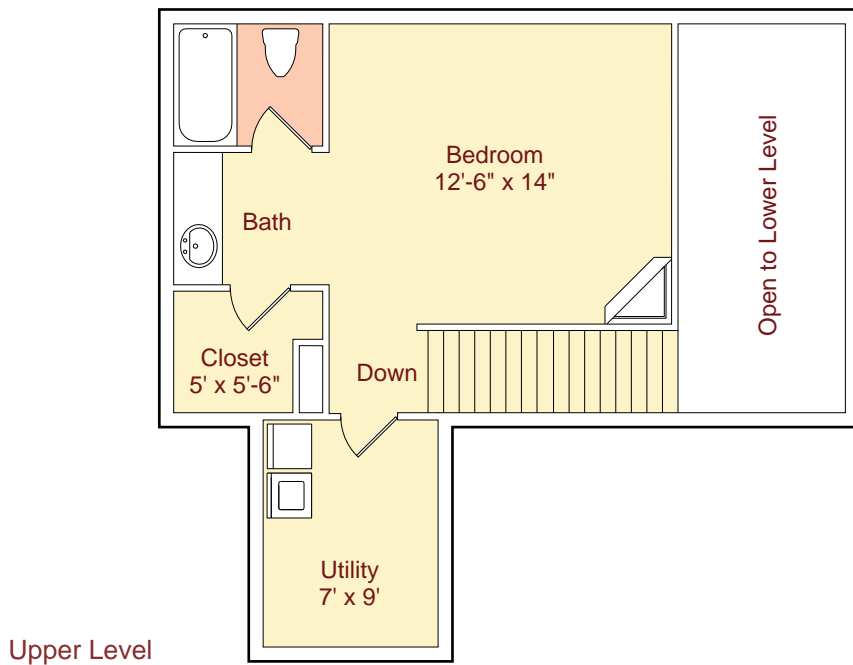

**Plan D** • 1162 sq.ft.\*  
( 2 Bed / 2 Bath )

\*Patio and Storage areas are not included in Square Footage.