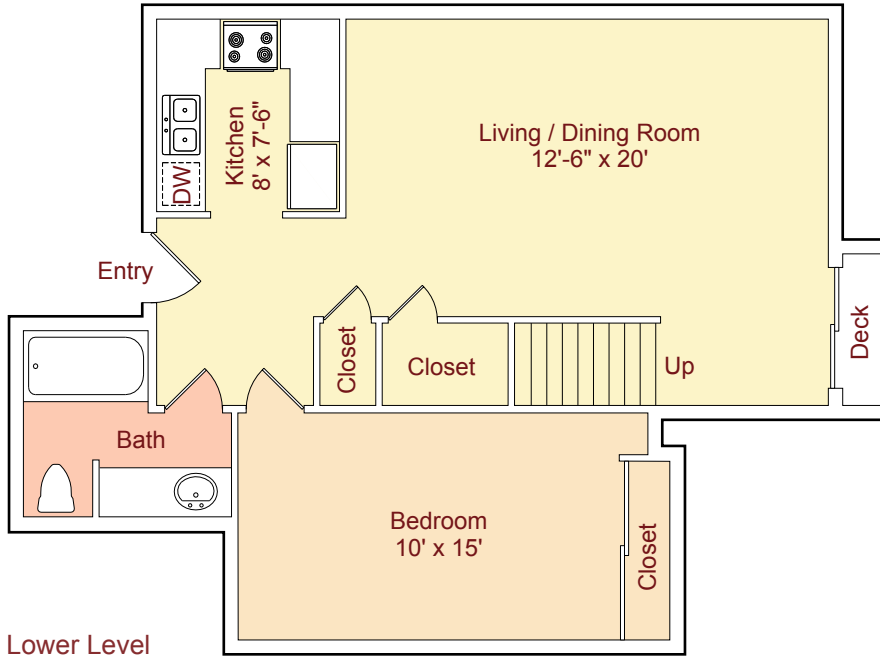

Plan D • 1162 sq.ft.*
(2 Bed / 2 Bath)

Lower Level

Upper Level

*Patio and Storage areas are not included in Square Footage.