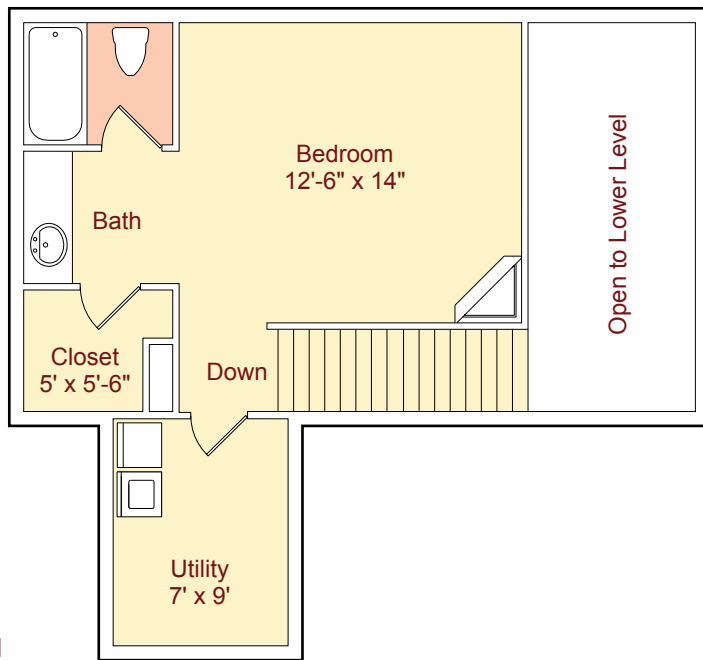

Plan D • 1162 sq.ft.*
(2 Bed / 2 Bath)

Lower Level

Upper Level

*Patio and Storage areas are not included in Square Footage.