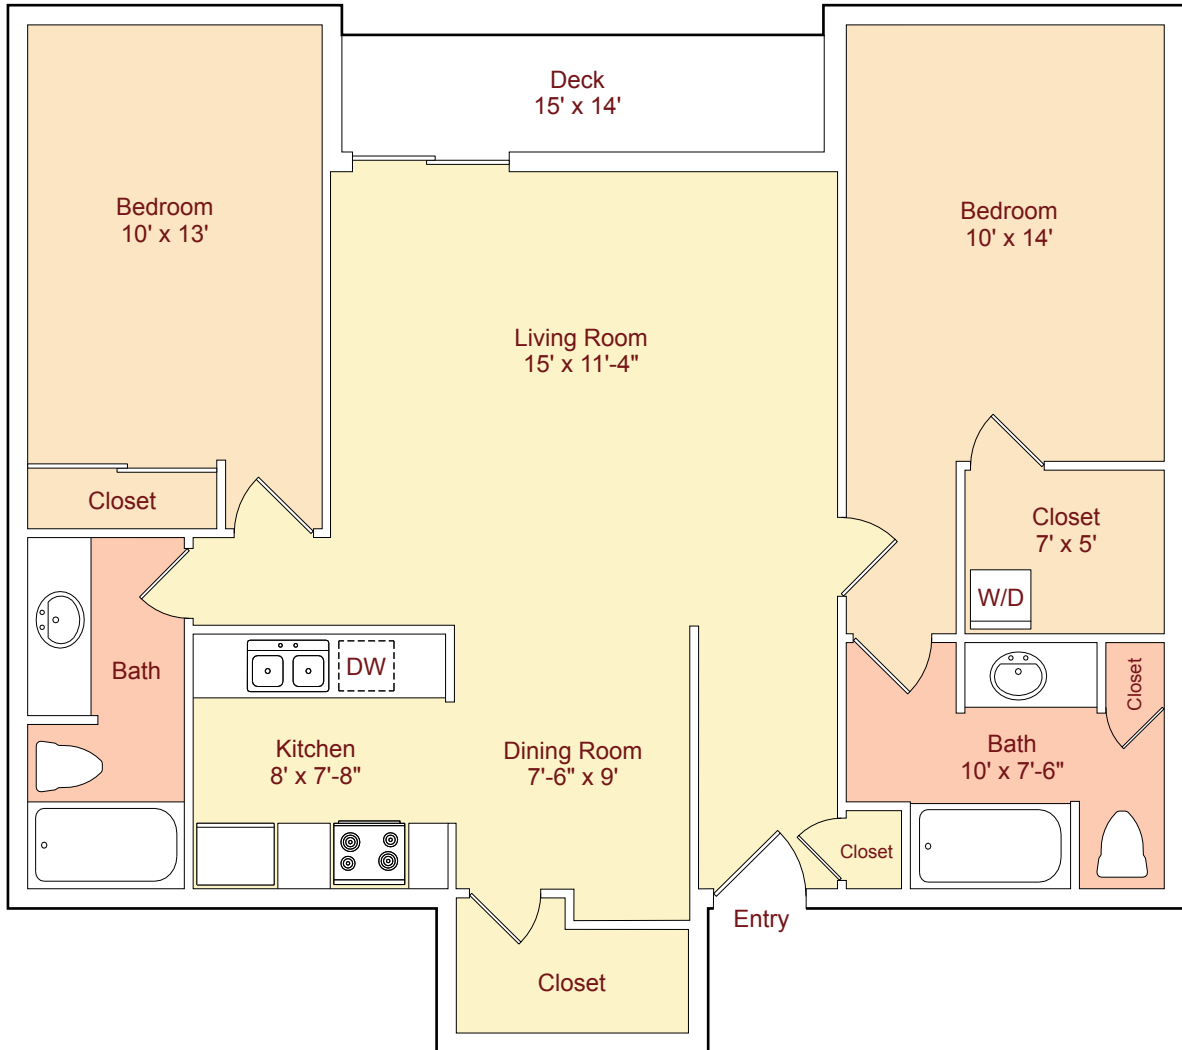

**Plan C** • 1013 sq.ft.\*  
( 2 Bed / 2 Bath )

\*Patio and Storage areas are not included in Square Footage.