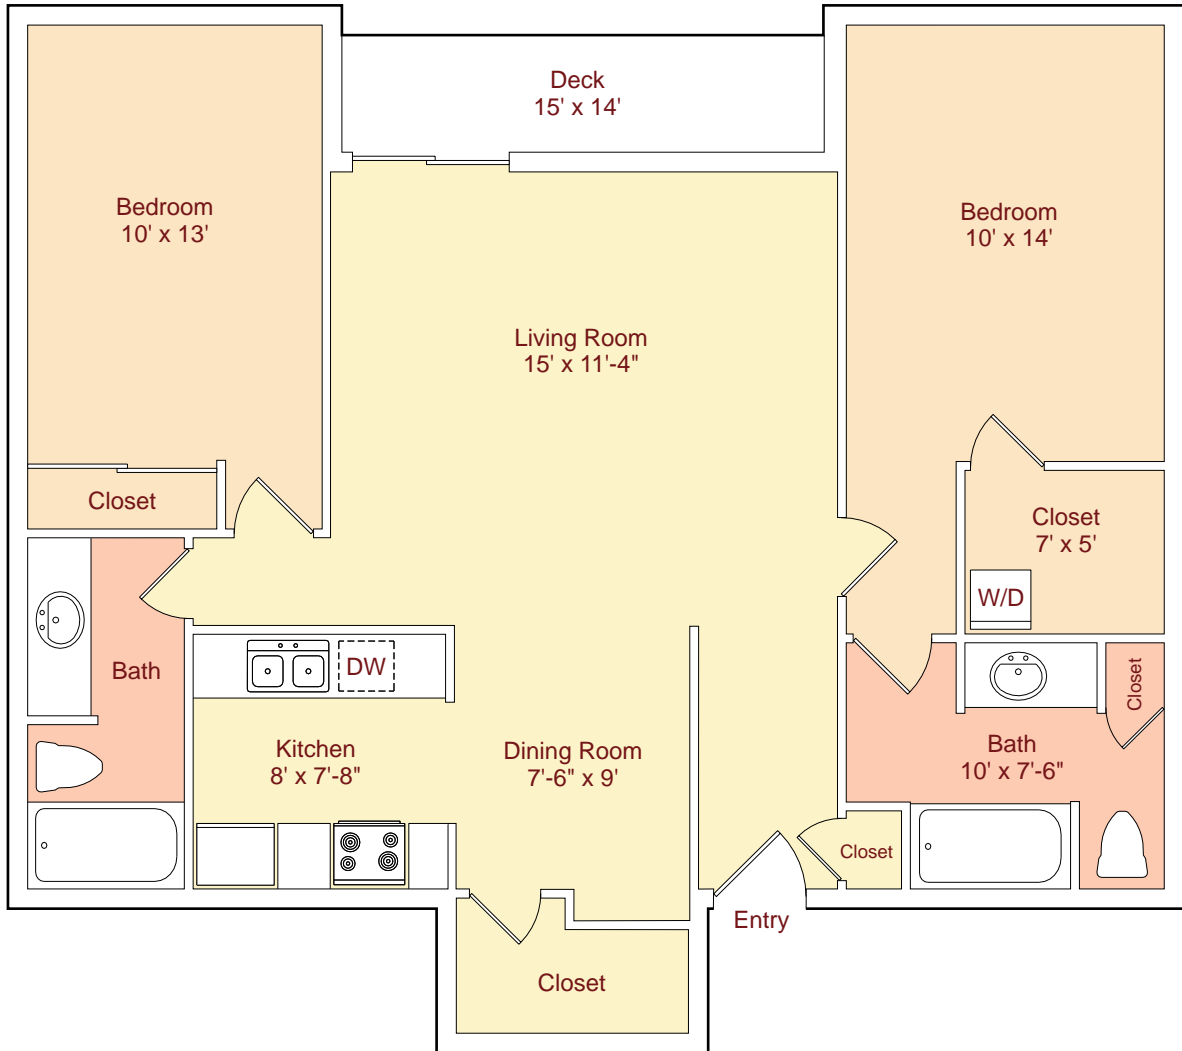

**Plan C** • 1013 sq.ft.\*  
( 2 Bed / 2 Bath )

\*Patio and Storage areas are not included in Square Footage.