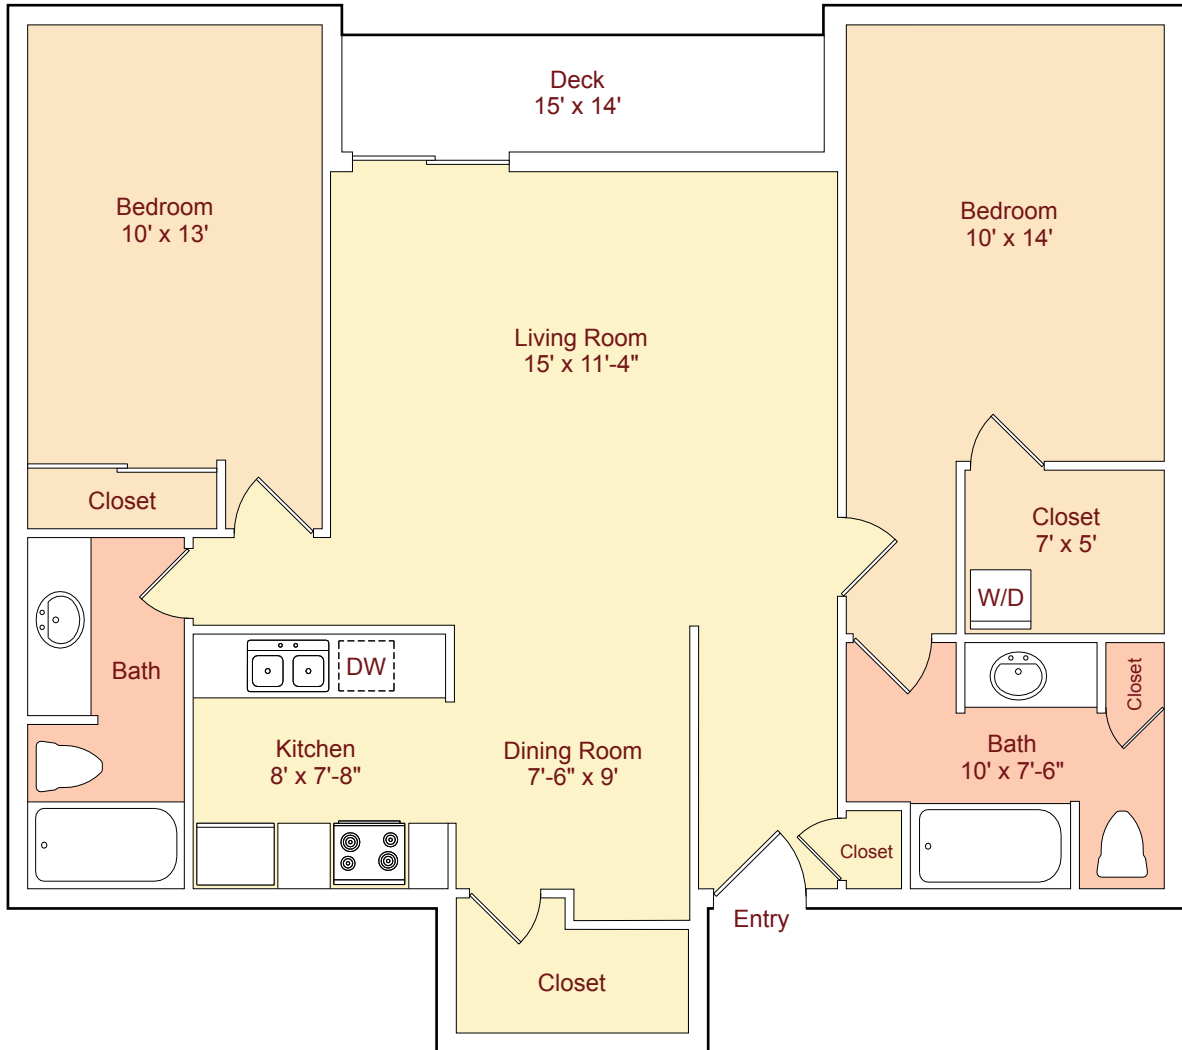

Plan C • 1013 sq.ft.*
(2 Bed / 2 Bath)

*Patio and Storage areas are not included in Square Footage.