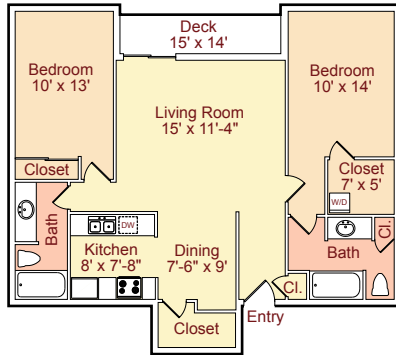

One Bedroom (1 Bed / 1 Bath)

Plan A • 700 sq.ft.*

Plan B • 778 sq.ft.*

Two Bedroom (2 Bed / 1 Bath)

Plan C • 1013 sq.ft.*

Plan D • 1162 sq.ft.*

Three Bedroom (3 Bed / 1 Bath)

Plan E • 1471 sq.ft.*

*Patio and Storage areas are not included in Square Footage.