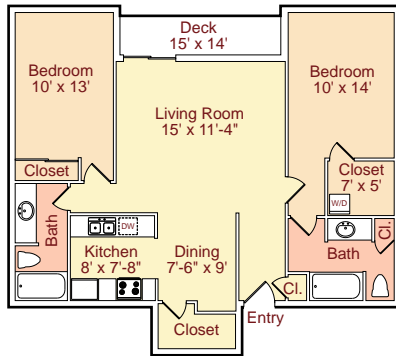

One Bedroom (1 Bed / 1 Bath)

Plan A • 700 sq.ft.*

Plan B • 778 sq.ft.*

Two Bedroom (2 Bed / 1 Bath)

Plan C • 1013 sq.ft.*

Plan D • 1162 sq.ft.*

Three Bedroom (3 Bed / 1 Bath)

Plan E • 1471 sq.ft.*

*Patio and Storage areas are not included in Square Footage.