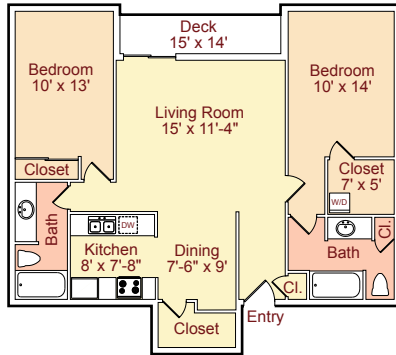

## One Bedroom (1 Bed / 1 Bath)

**Plan A** • 700 sq.ft.\*

**Plan B** • 778 sq.ft.\*

## Two Bedroom (2 Bed / 1 Bath)

**Plan C** • 1013 sq.ft.\*

**Plan D** • 1162 sq.ft.\*

## Three Bedroom (3 Bed / 1 Bath)

**Plan E** • 1471 sq.ft.\*

\*Patio and Storage areas are not included in Square Footage.