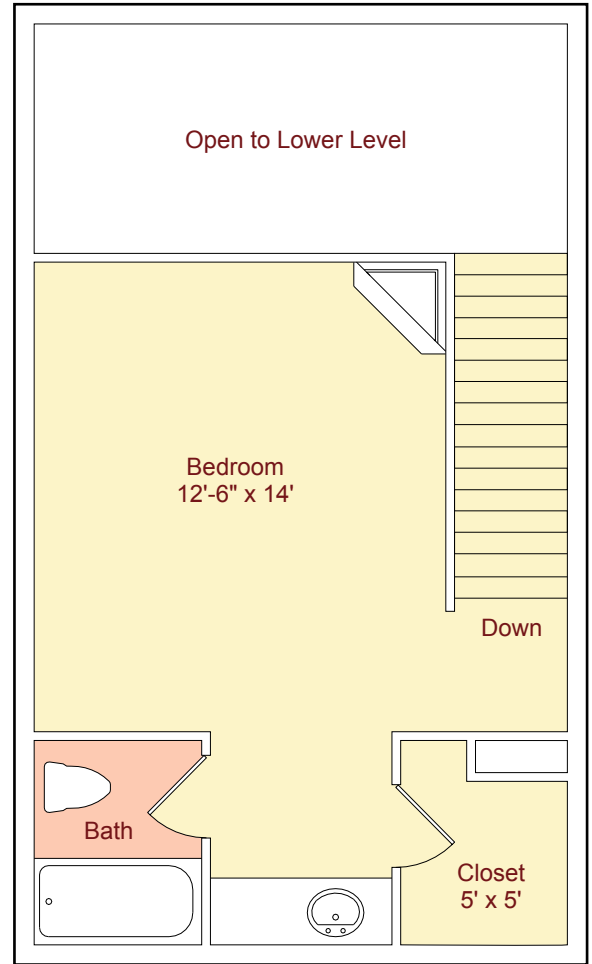

Plan B • 778 sq.ft.*
(1 Bed / 1.5 Bath)

Lower Level

Upper Level

*Patio and Storage areas are not included in Square Footage.