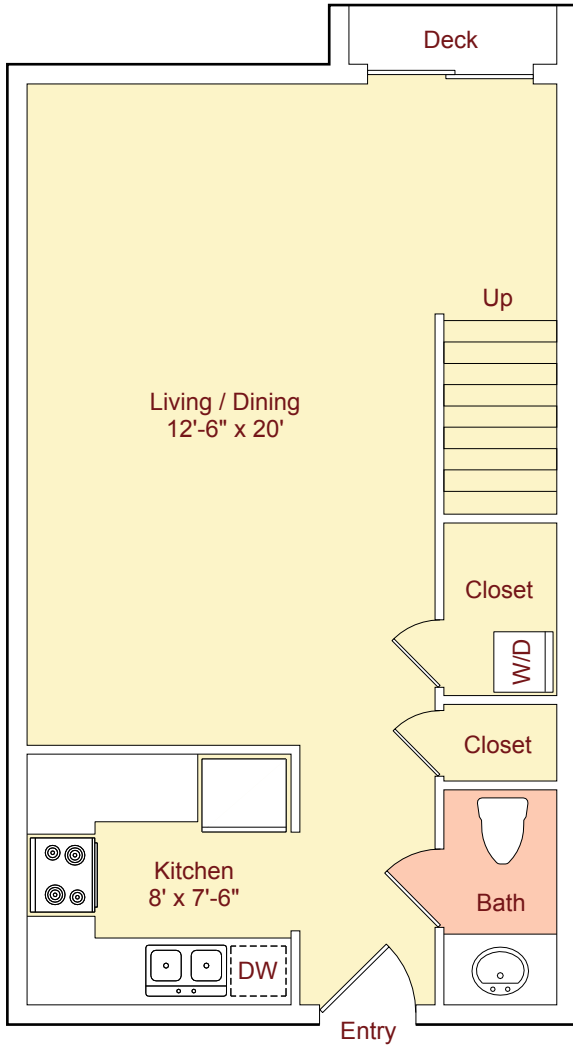

Plan B • 778 sq.ft.*
(1 Bed / 1.5 Bath)

Lower Level

Upper Level

*Patio and Storage areas are not included in Square Footage.