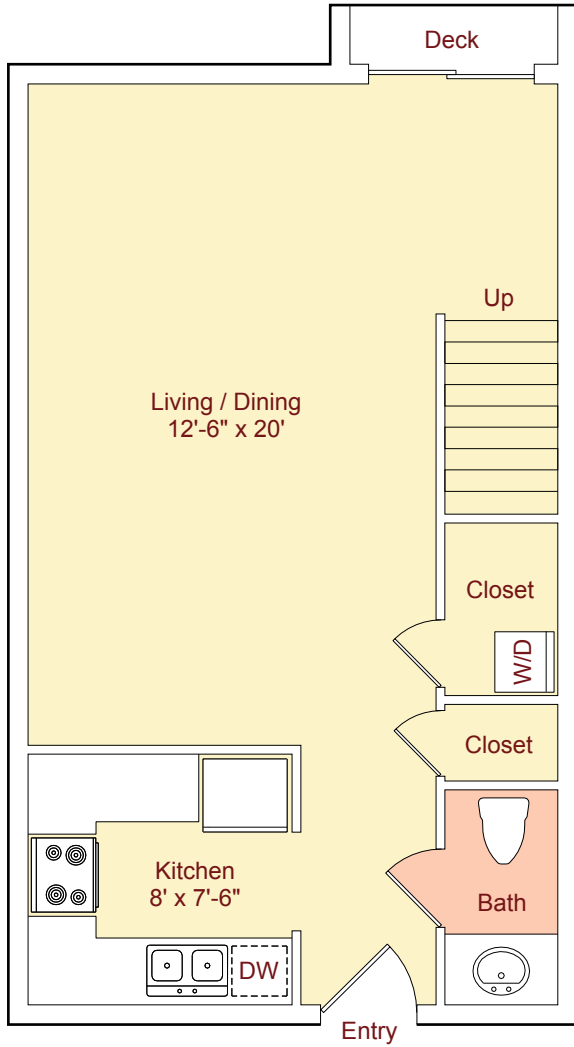

Plan B • 778 sq.ft.*
(1 Bed / 1.5 Bath)

Lower Level

Upper Level

*Patio and Storage areas are not included in Square Footage.