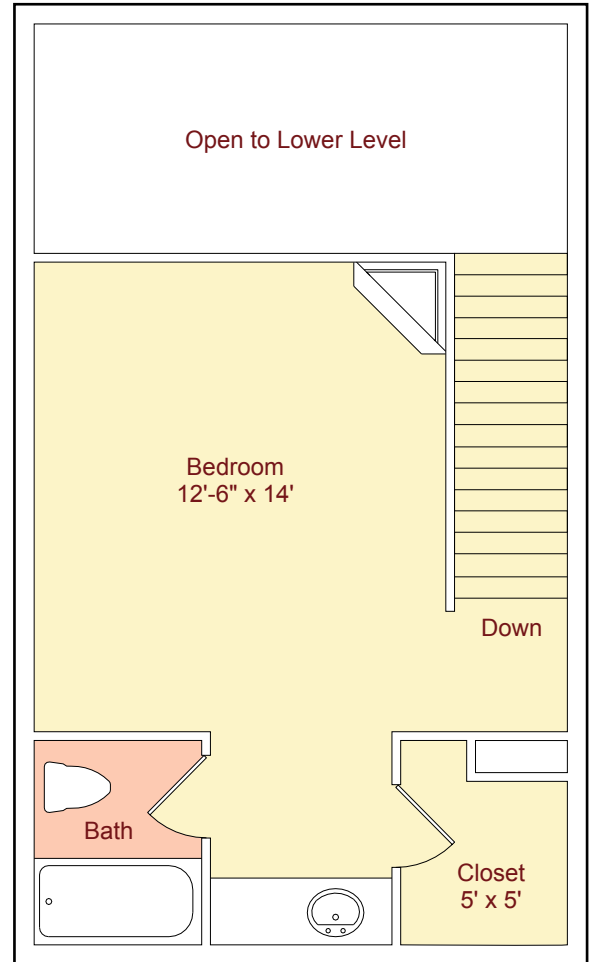

Plan B • 778 sq.ft.*
(1 Bed / 1.5 Bath)

Lower Level

Upper Level

*Patio and Storage areas are not included in Square Footage.