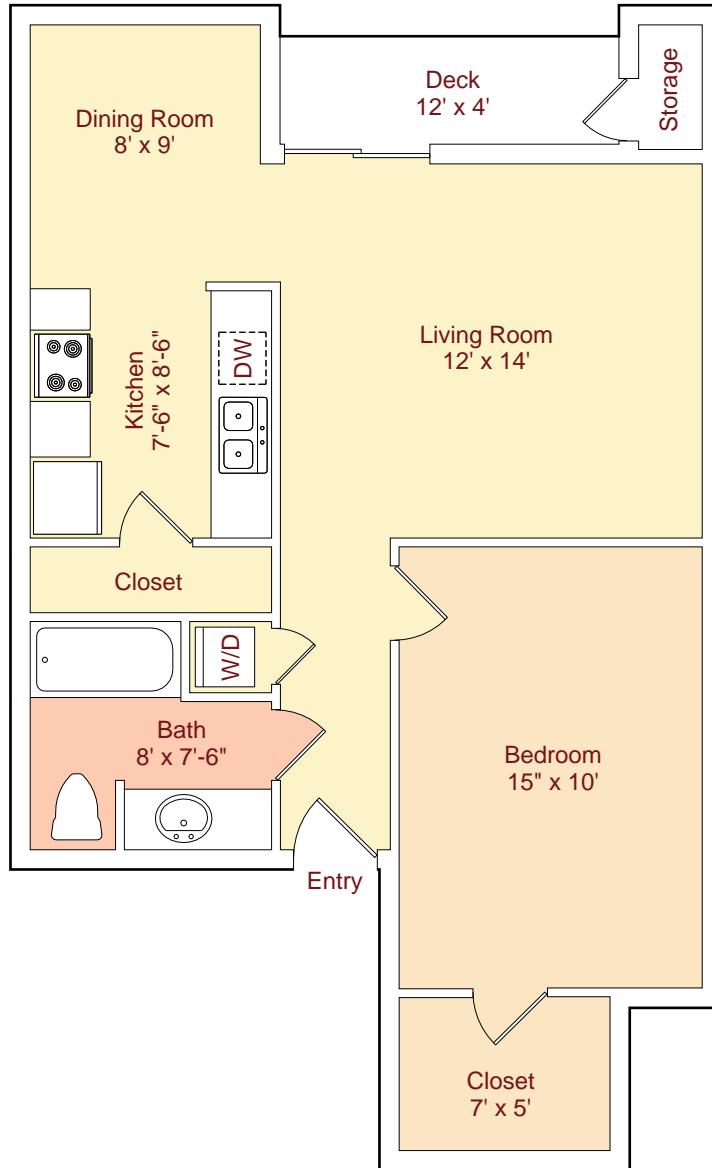

Plan A • 700 sq.ft.*
(1 Bed / 1 Bath)

*Patio and Storage areas are not included in Square Footage.