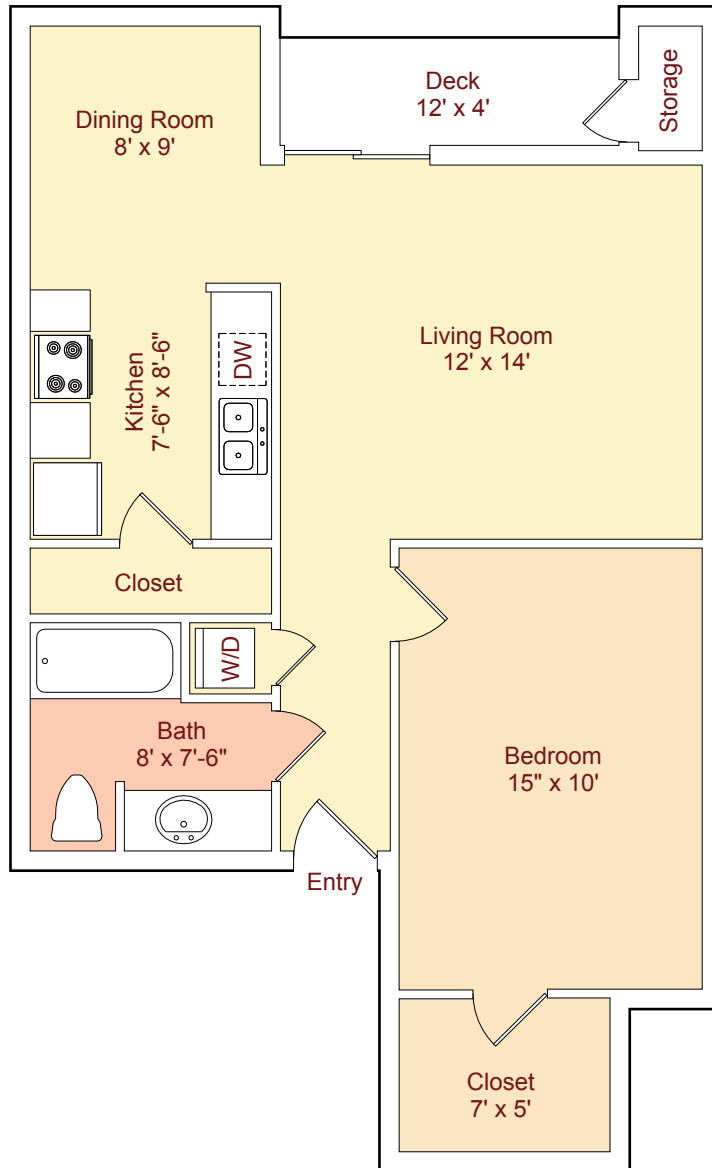

Plan A • 700 sq.ft.*
(1 Bed / 1 Bath)

*Patio and Storage areas are not included in Square Footage.