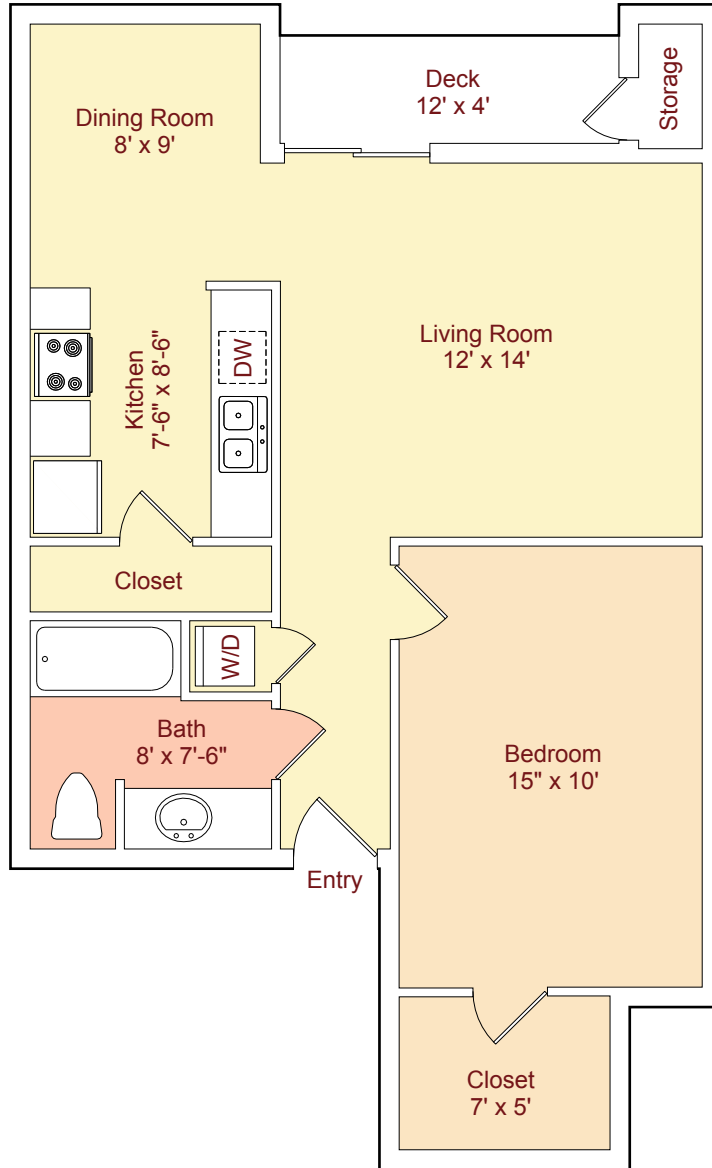

Plan A • 700 sq.ft.*
(1 Bed / 1 Bath)

*Patio and Storage areas are not included in Square Footage.