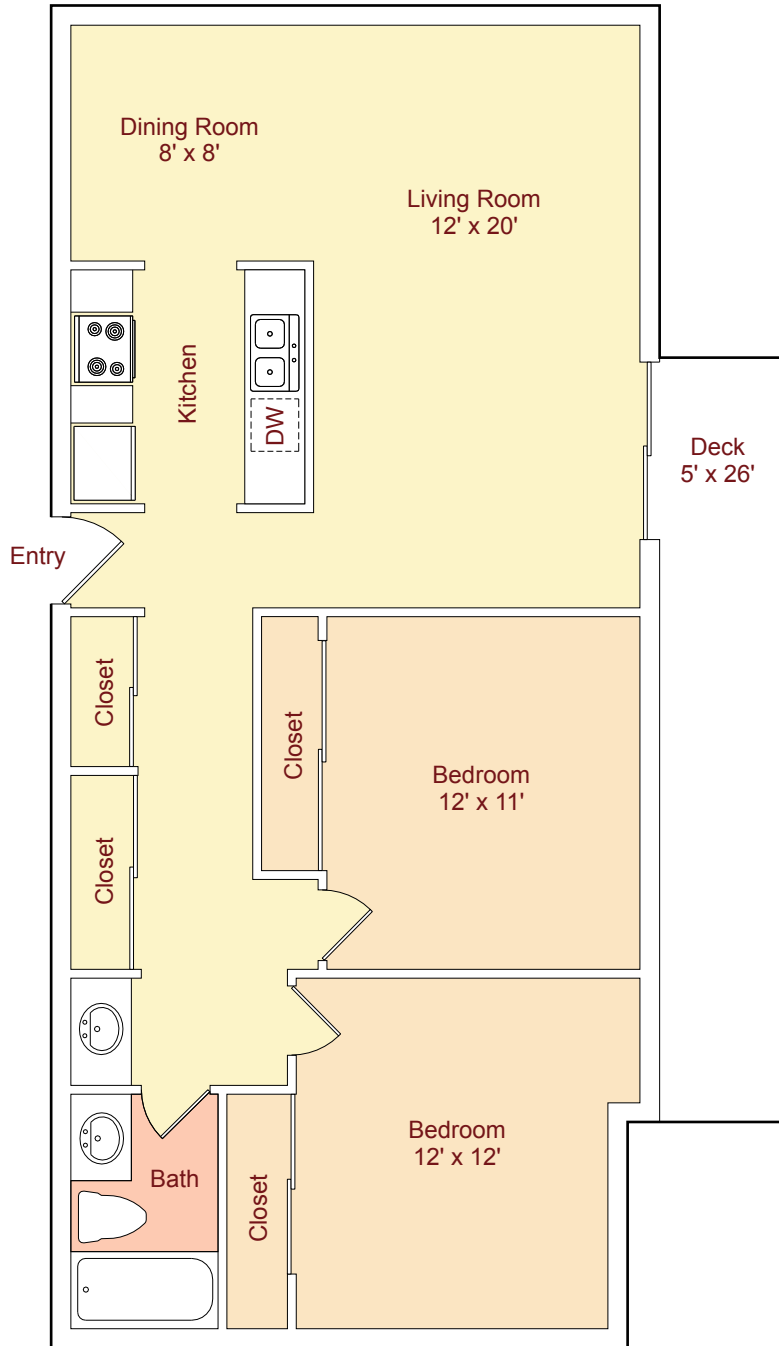

**Plan G** • 1000 sq.ft.\*  
( 2 Bed / 1 Bath )

\*Patio and Storage areas are not included in Square Footage.