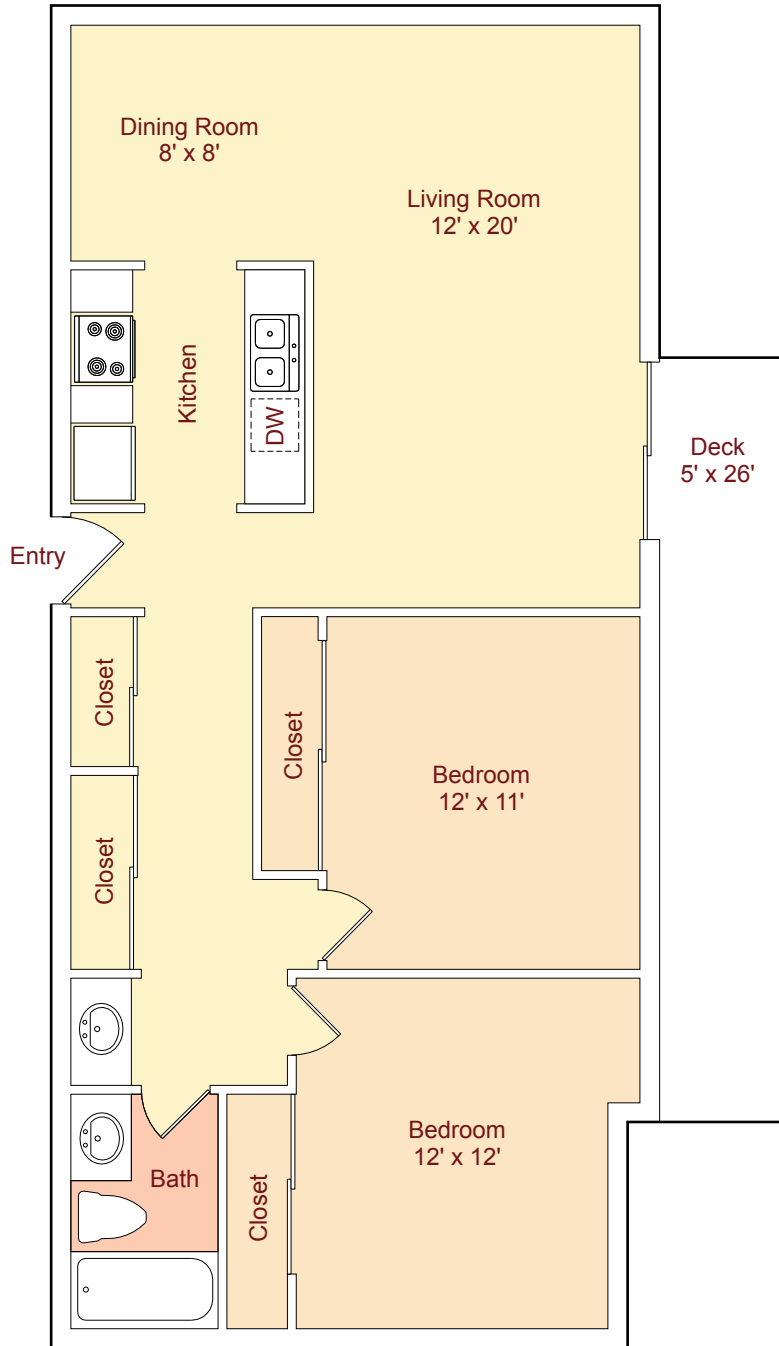

Plan G • 1000 sq.ft.*
(2 Bed / 1 Bath)

*Patio and Storage areas are not included in Square Footage.