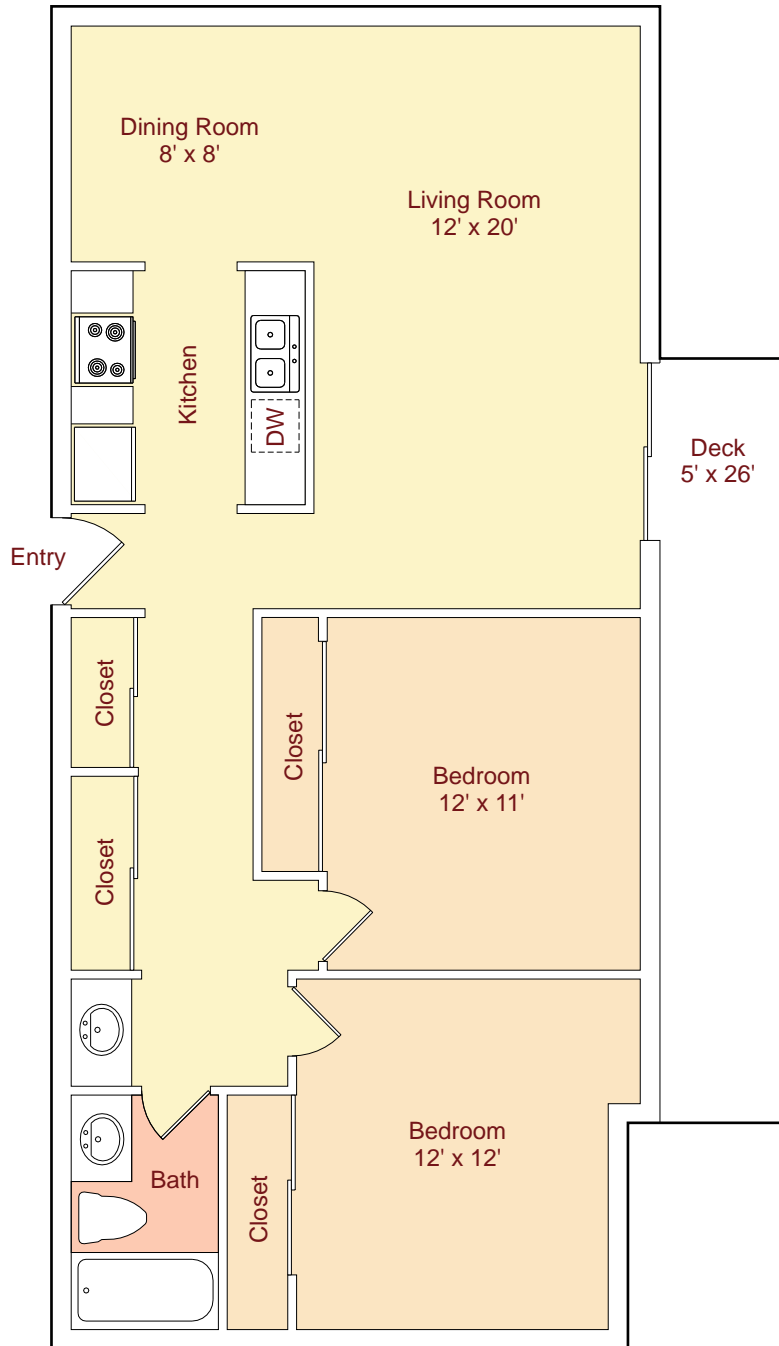

Plan G • 1000 sq.ft.*
(2 Bed / 1 Bath)

*Patio and Storage areas are not included in Square Footage.