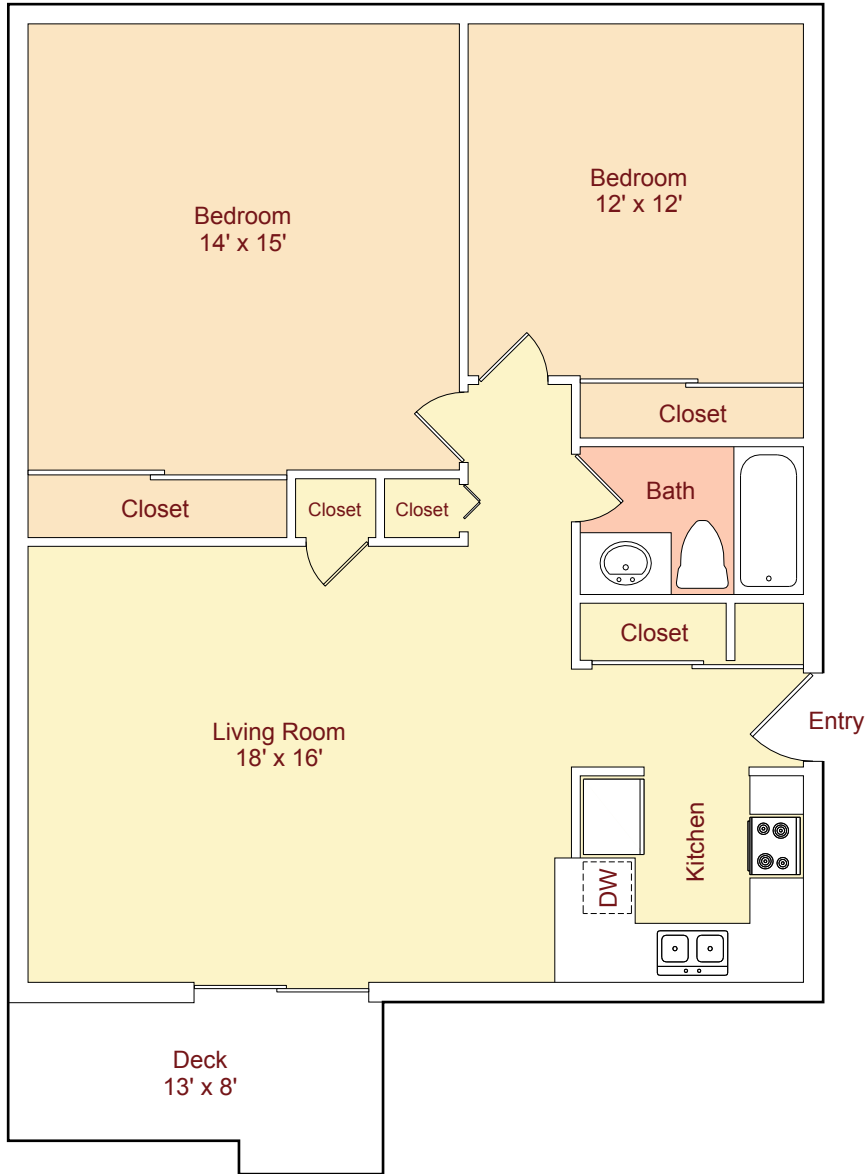

Plan F • 972 sq.ft.*
(2 Bed / 1 Bath)

*Patio and Storage areas are not included in Square Footage.