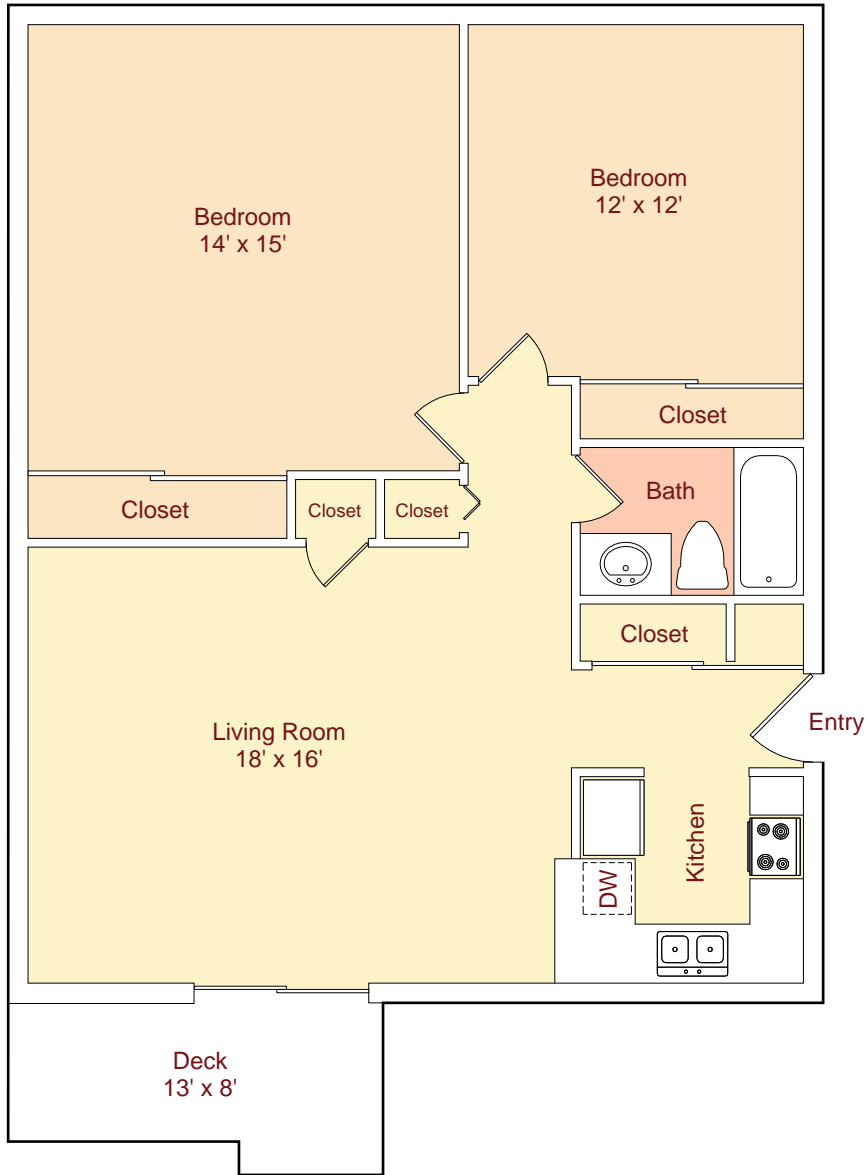

Plan F • 972 sq.ft.*
(2 Bed / 1 Bath)

*Patio and Storage areas are not included in Square Footage.