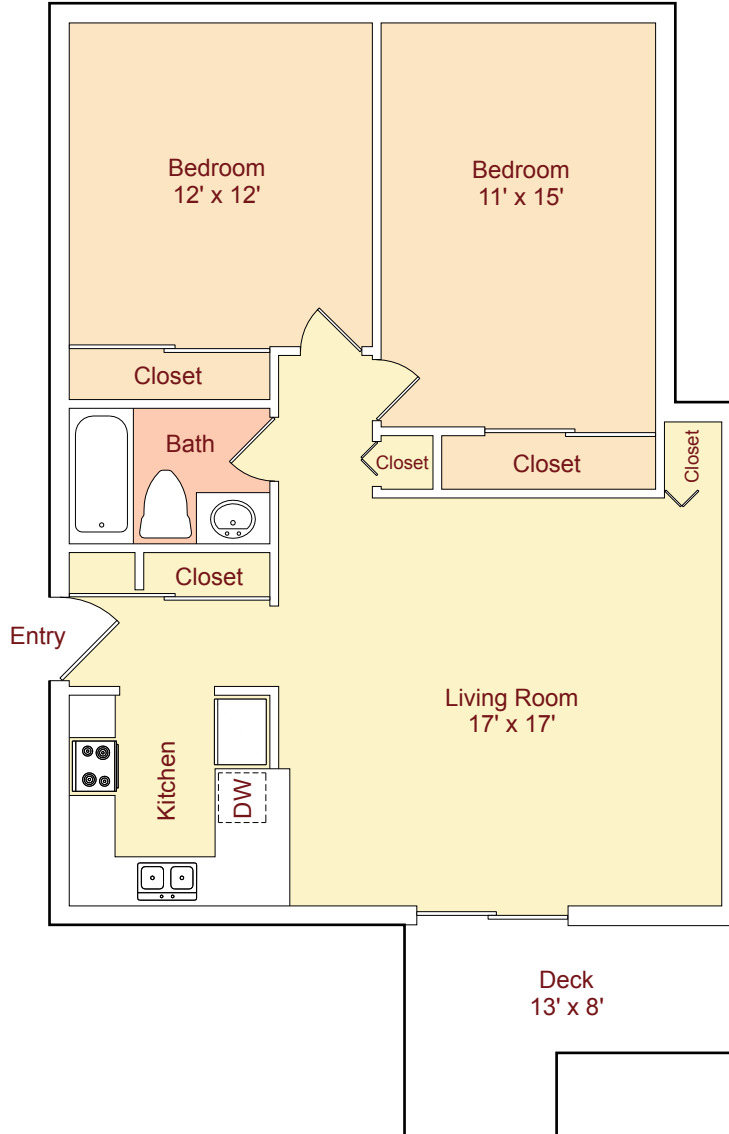

Plan E • 870 sq.ft.*
(2 Bed / 1 Bath)

*Patio and Storage areas are not included in Square Footage.