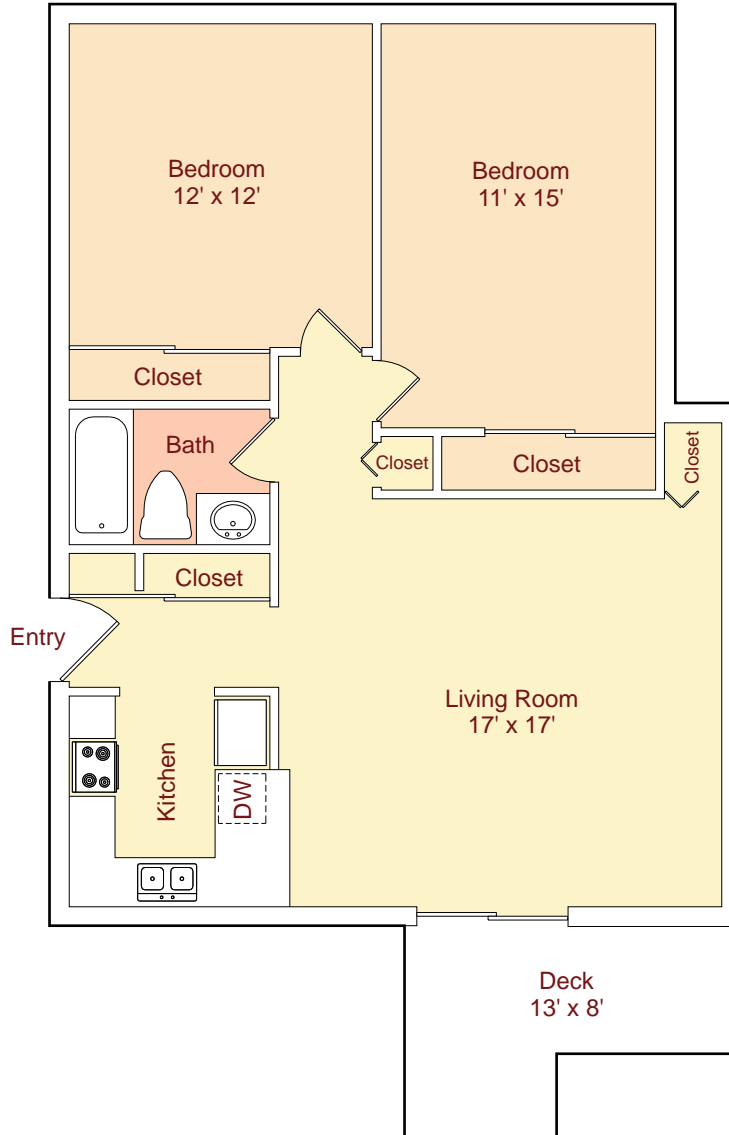

Plan E • 870 sq.ft.*
(2 Bed / 1 Bath)

*Patio and Storage areas are not included in Square Footage.