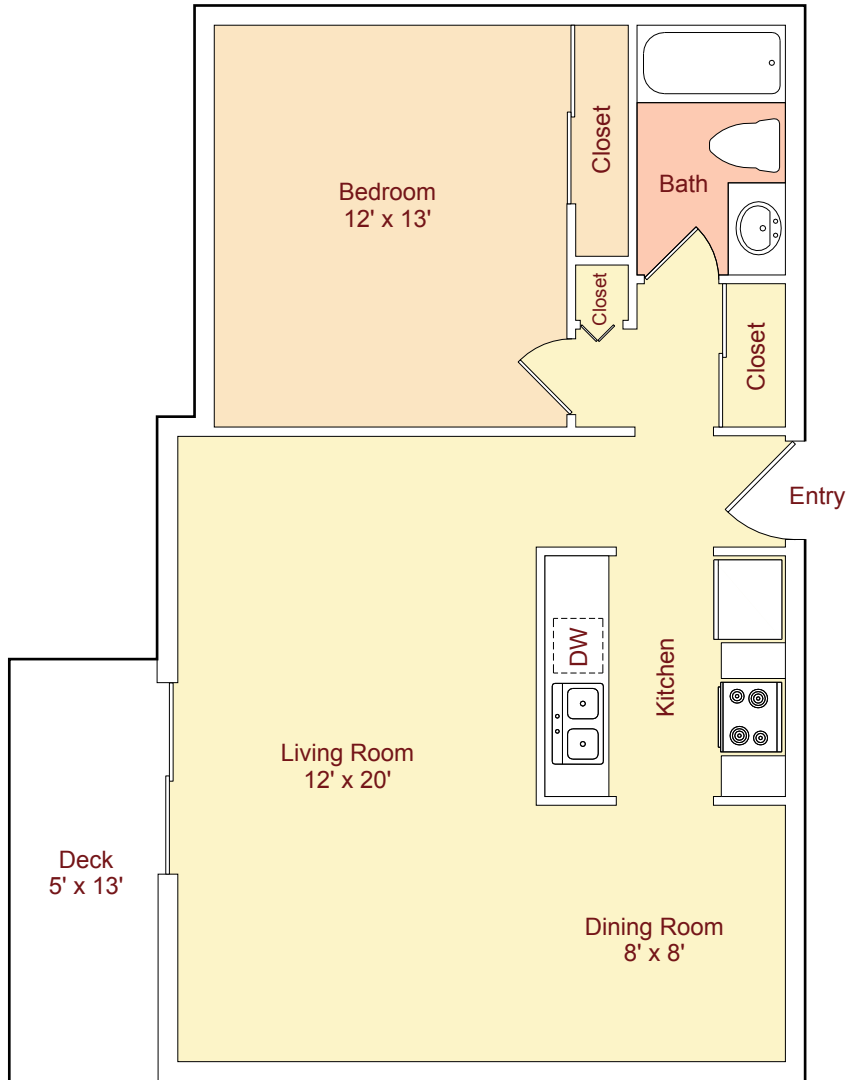

Plan D • 711 sq.ft.*
(1 Bed / 1 Bath)

*Patio and Storage areas are not included in Square Footage.