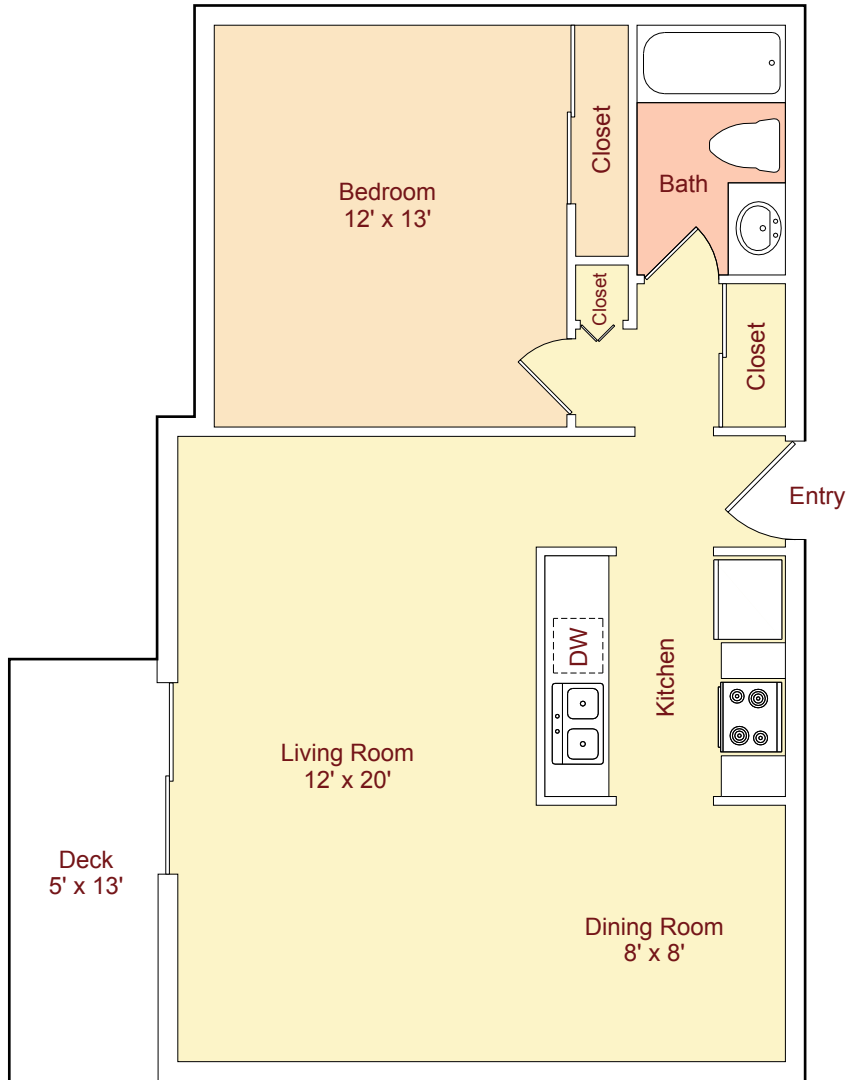

**Plan D** • 711 sq.ft.\*  
( 1 Bed / 1 Bath )

\*Patio and Storage areas are not included in Square Footage.