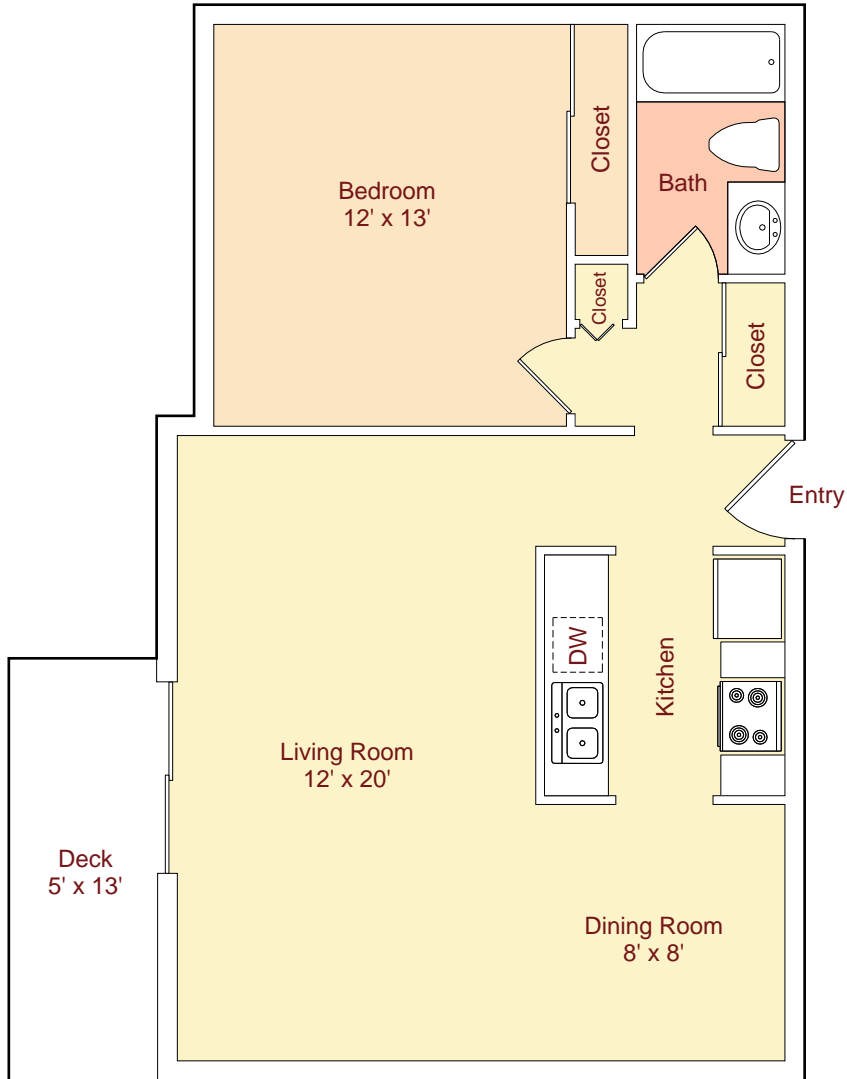

Plan D • 711 sq.ft.*
(1 Bed / 1 Bath)

*Patio and Storage areas are not included in Square Footage.