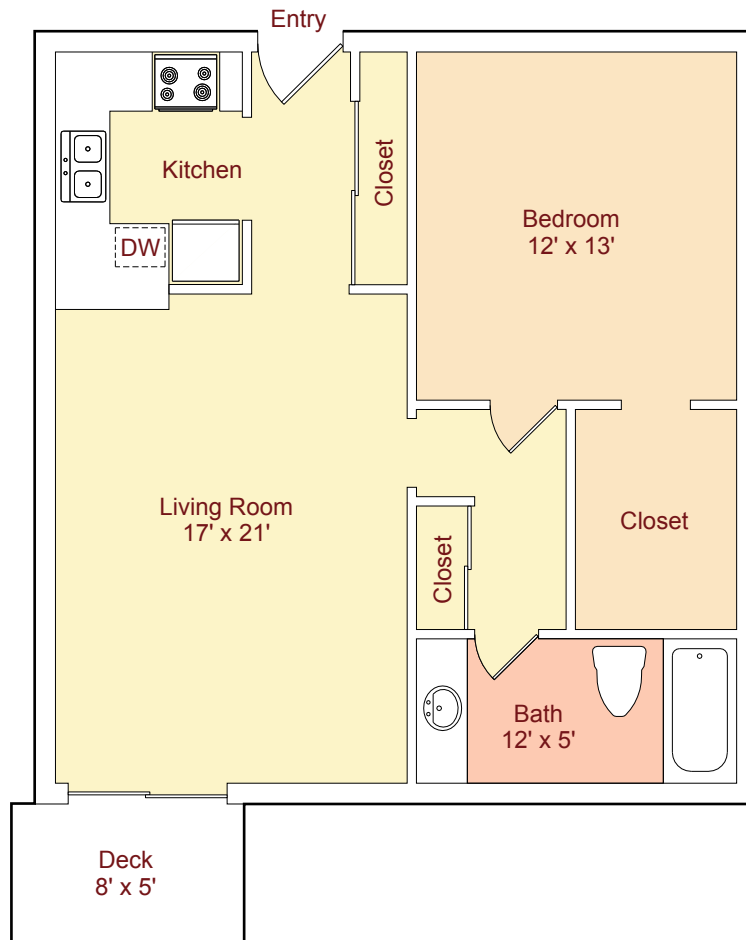

**Plan C** • 690 sq.ft.\*  
( 1 Bed / 1 Bath )

\*Patio and Storage areas are not included in Square Footage.