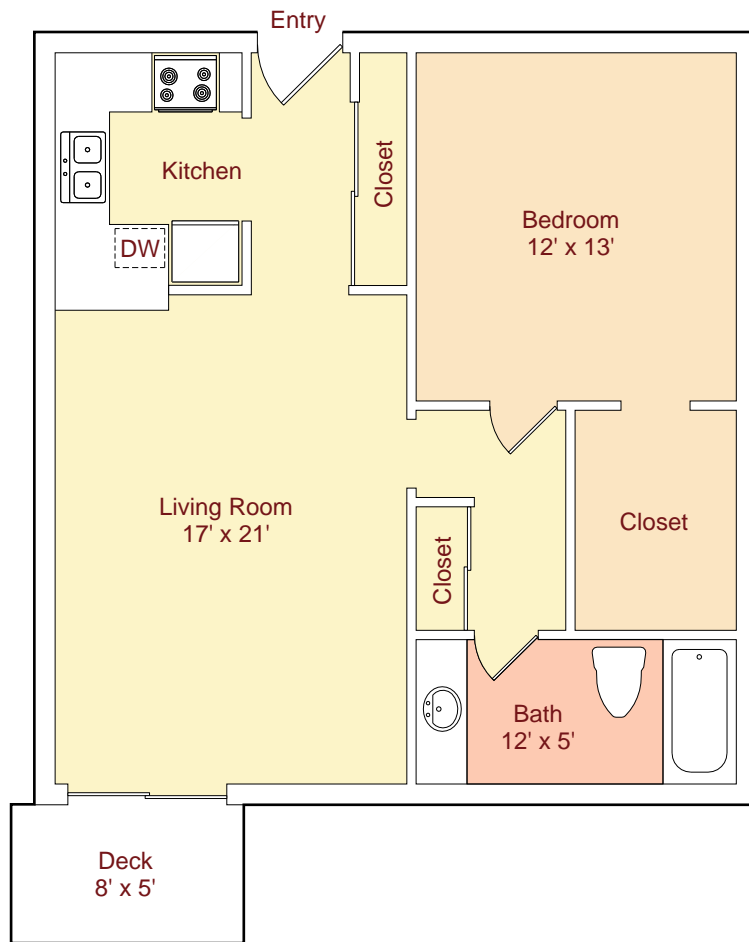

Plan C • 690 sq.ft.*
(1 Bed / 1 Bath)

*Patio and Storage areas are not included in Square Footage.