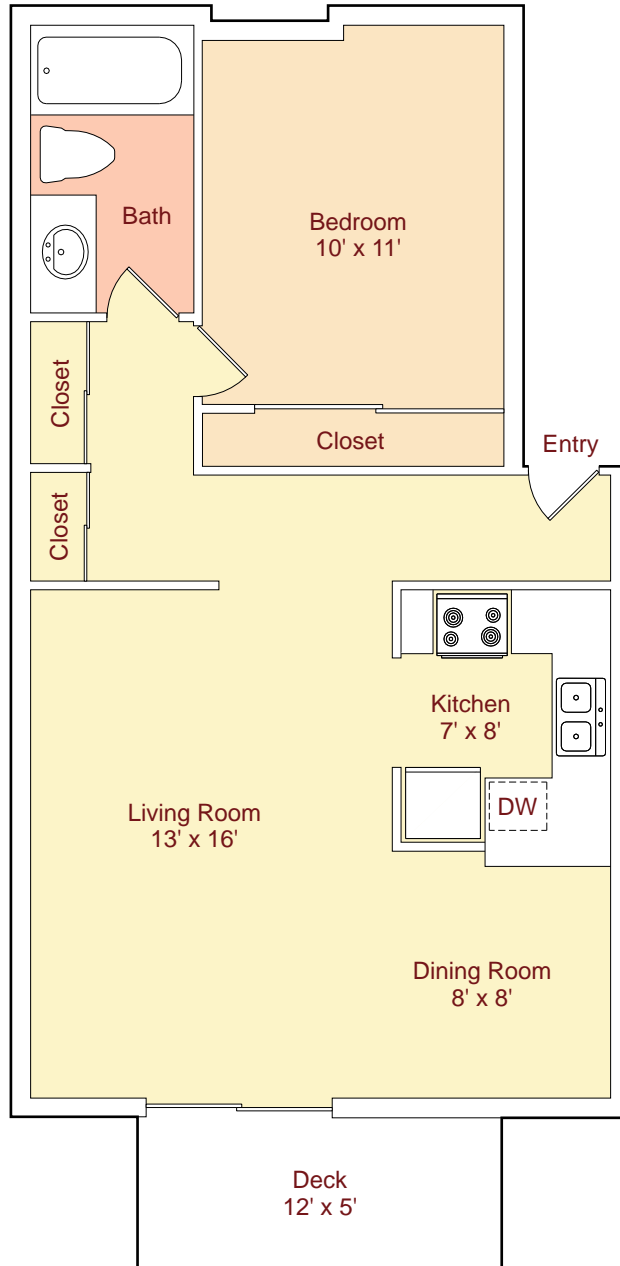

Plan B • 676 sq.ft.*
(1 Bed / 1 Bath)

*Patio and Storage areas are not included in Square Footage.