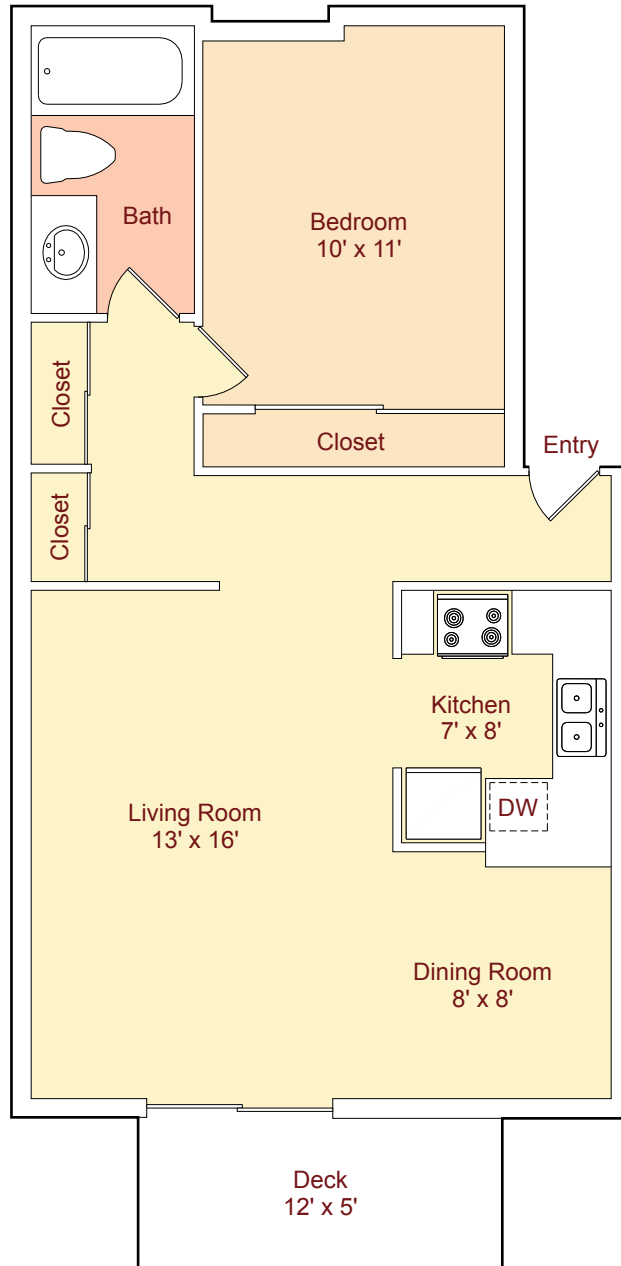

Plan B • 676 sq.ft.*
(1 Bed / 1 Bath)

*Patio and Storage areas are not included in Square Footage.