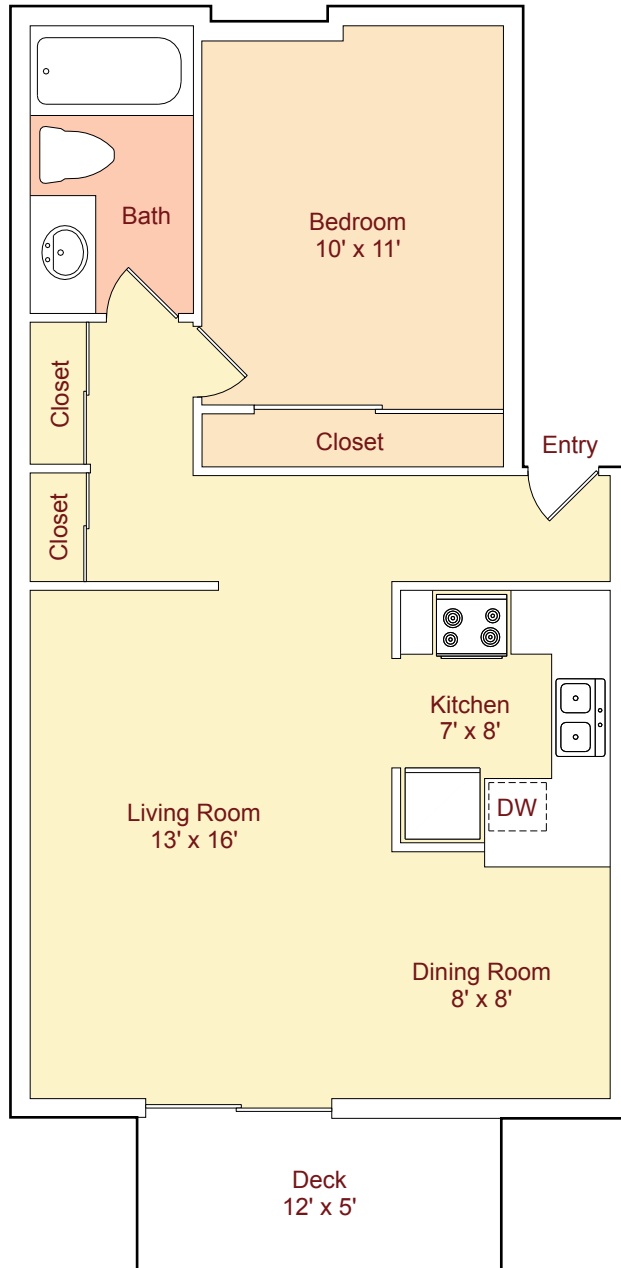

**Plan B** • 676 sq.ft.\*  
( 1 Bed / 1 Bath )

\*Patio and Storage areas are not included in Square Footage.