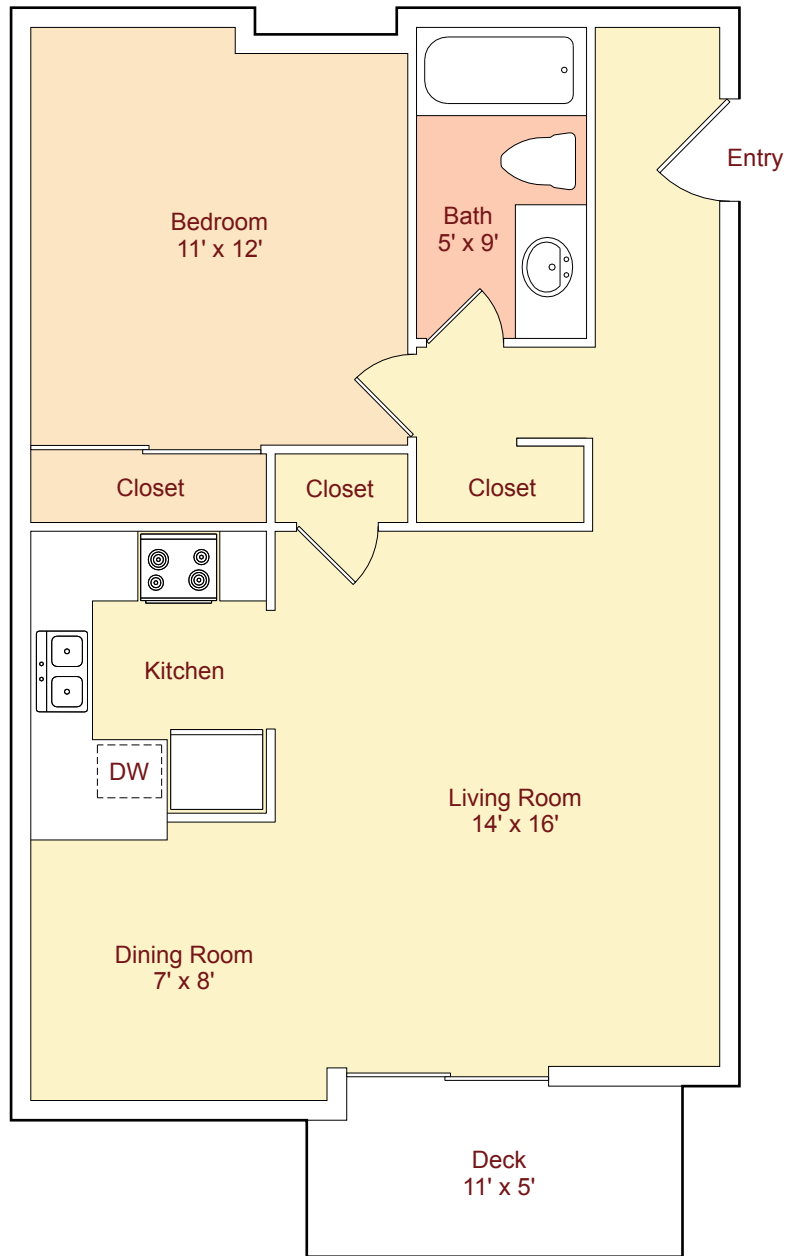

Plan A • 630 sq.ft.*
(1 Bed / 1 Bath)

*Patio and Storage areas are not included in Square Footage.