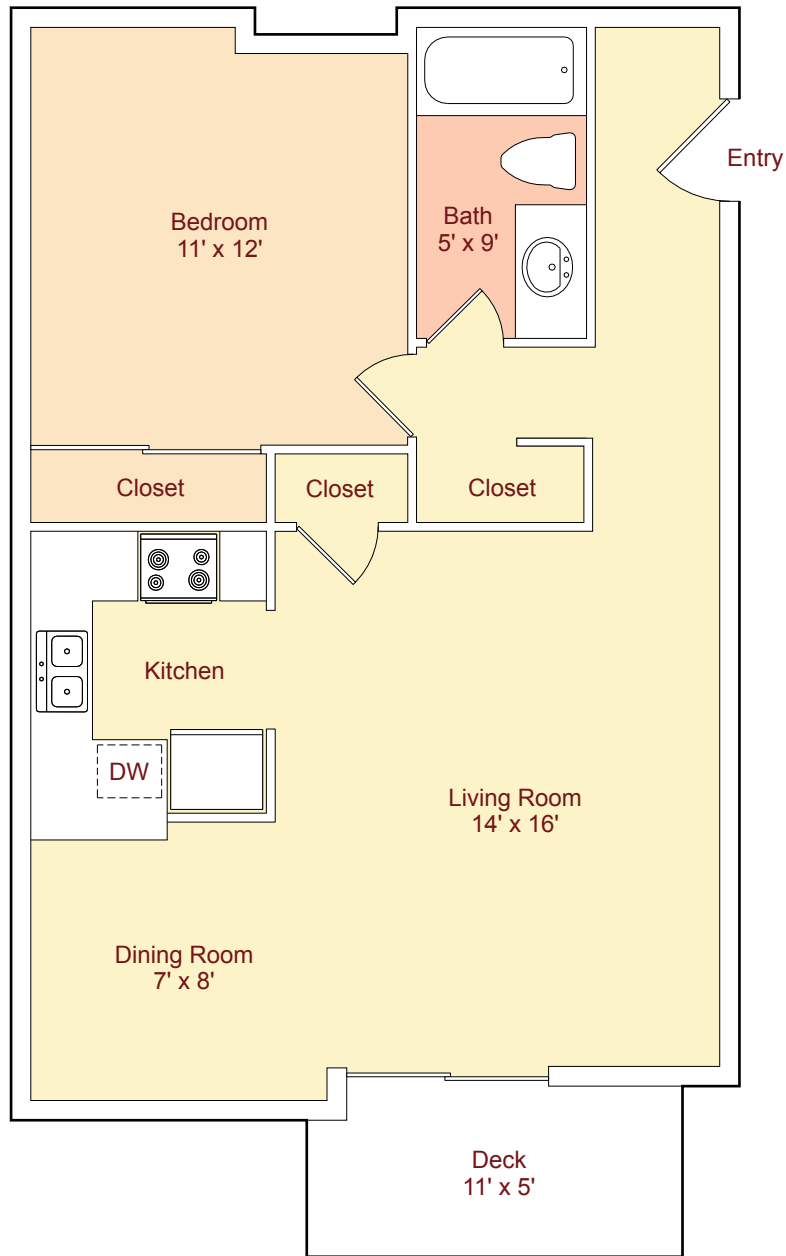

Plan A • 630 sq.ft.*
(1 Bed / 1 Bath)

*Patio and Storage areas are not included in Square Footage.