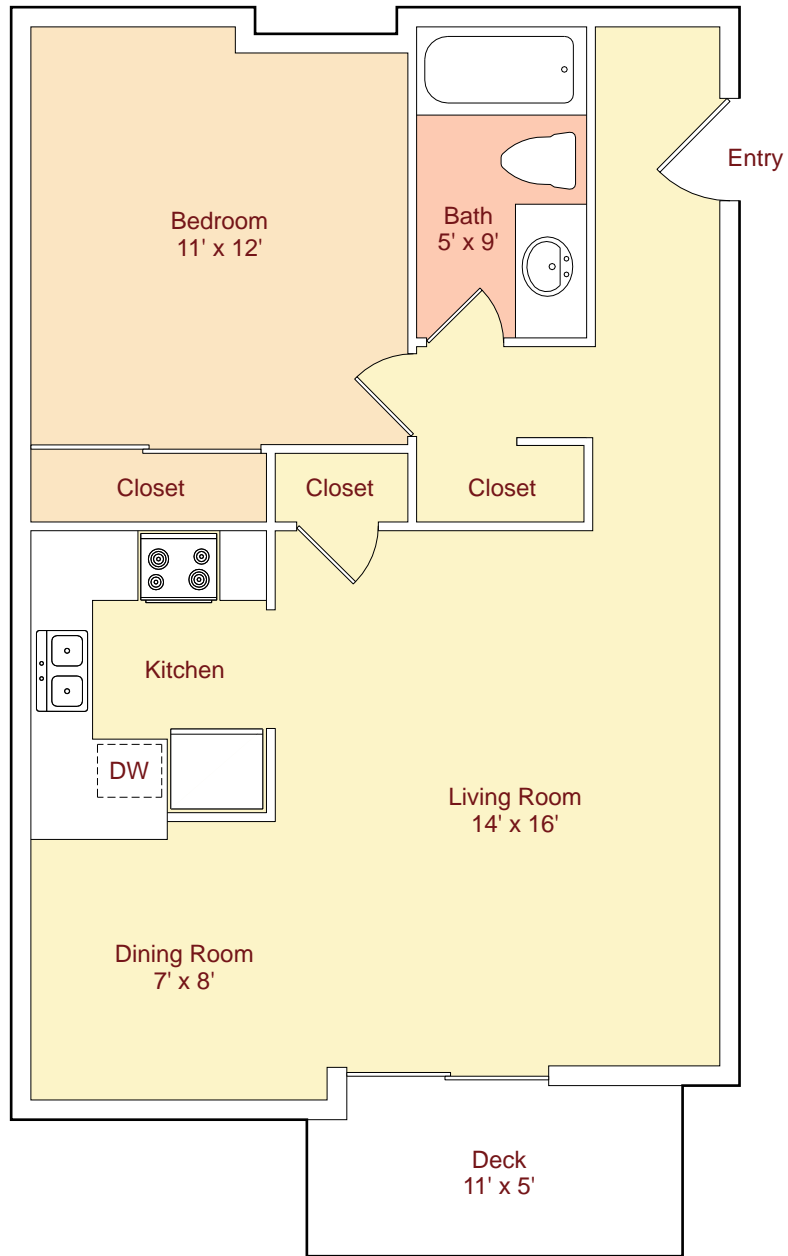

Plan A • 630 sq.ft.*
(1 Bed / 1 Bath)

*Patio and Storage areas are not included in Square Footage.