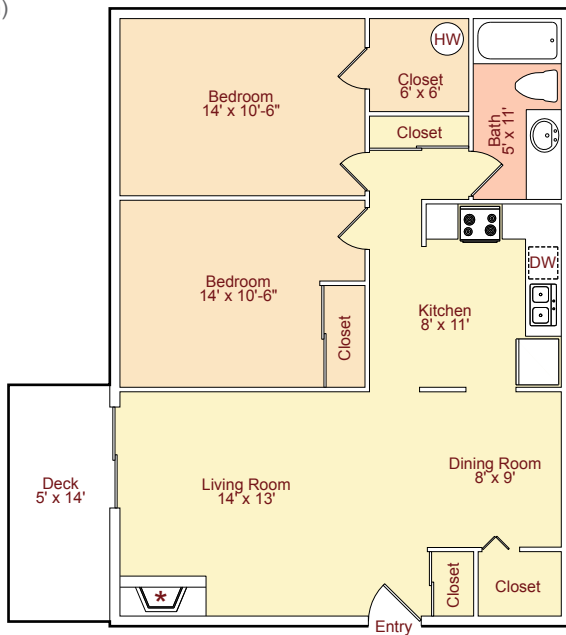

**One Bedroom**  
(1 Bed / 1 Bath)

**Plan A • 610 sq.ft.\***

**Two Bedroom**  
(2 Bed / 1 Bath)

**Plan B • 946 sq.ft.\***

**Highlander Apartments Site Plan**

\*Fireplace in select units only.

\*Patio and Storage areas are not included in Square Footage.