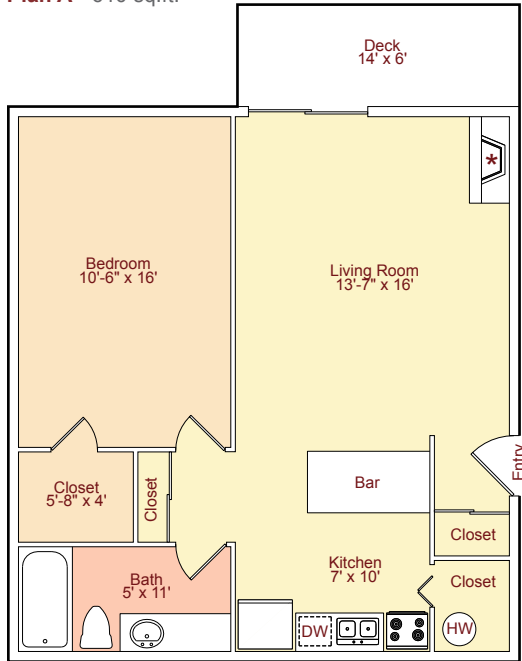

**One Bedroom**  
(1 Bed / 1 Bath)

**Plan A • 610 sq.ft.\***

**Two Bedroom**  
(2 Bed / 1 Bath)

**Plan B • 946 sq.ft.\***

**Highlander Apartments Site Plan**

\*Fireplace in select units only.

\*Patio and Storage areas are not included in Square Footage.