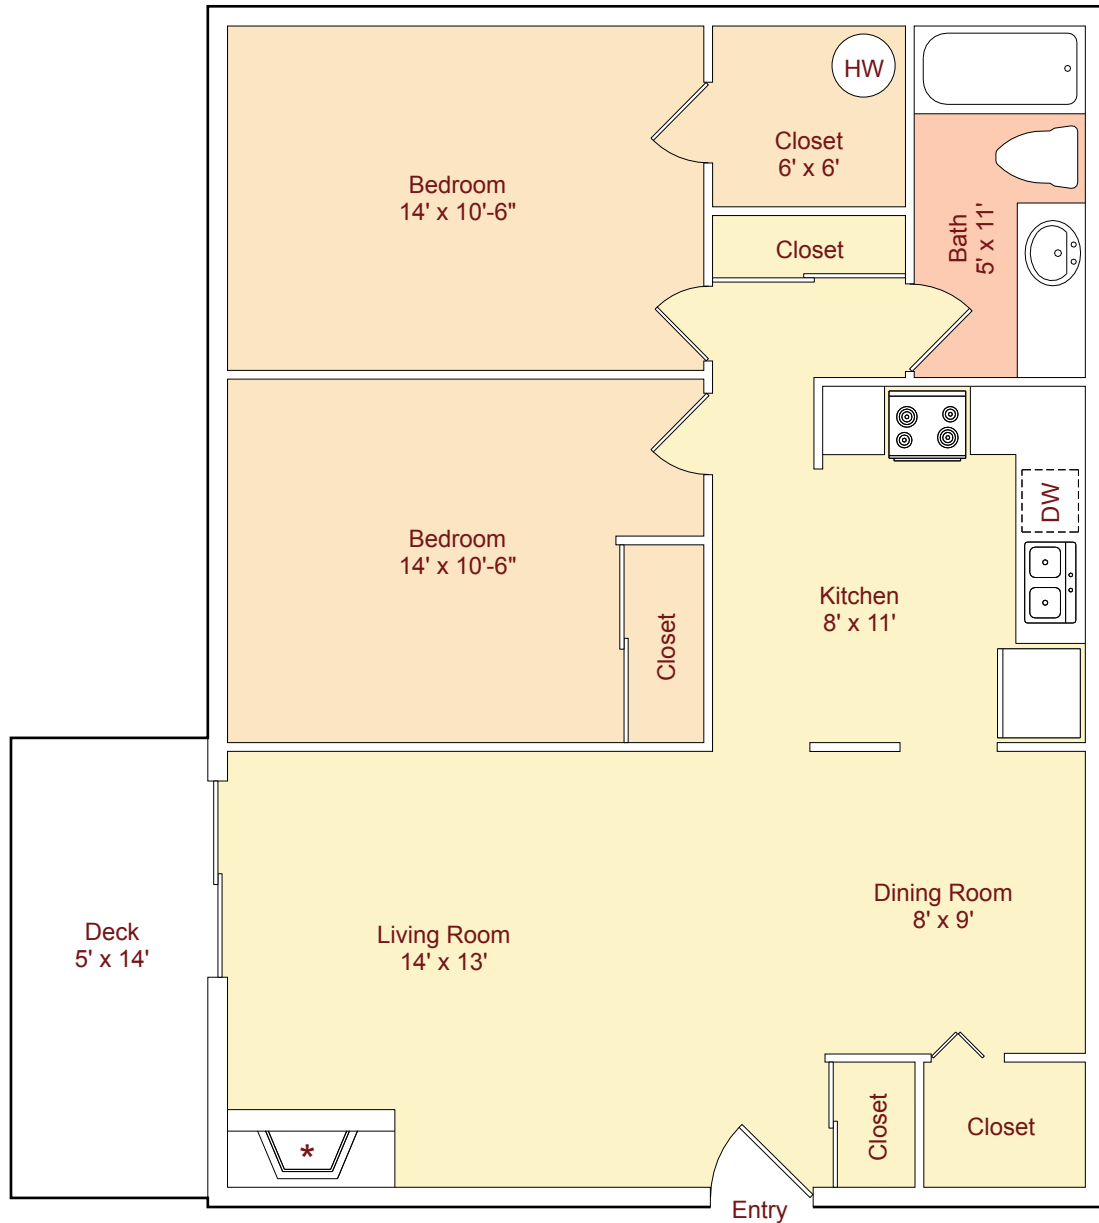

**Plan B** • 949 sq.ft.\*  
( 2 Bed / 1 Bath )

\*Fireplace in select units only.

\*Patio and Storage areas are not included in Square Footage.