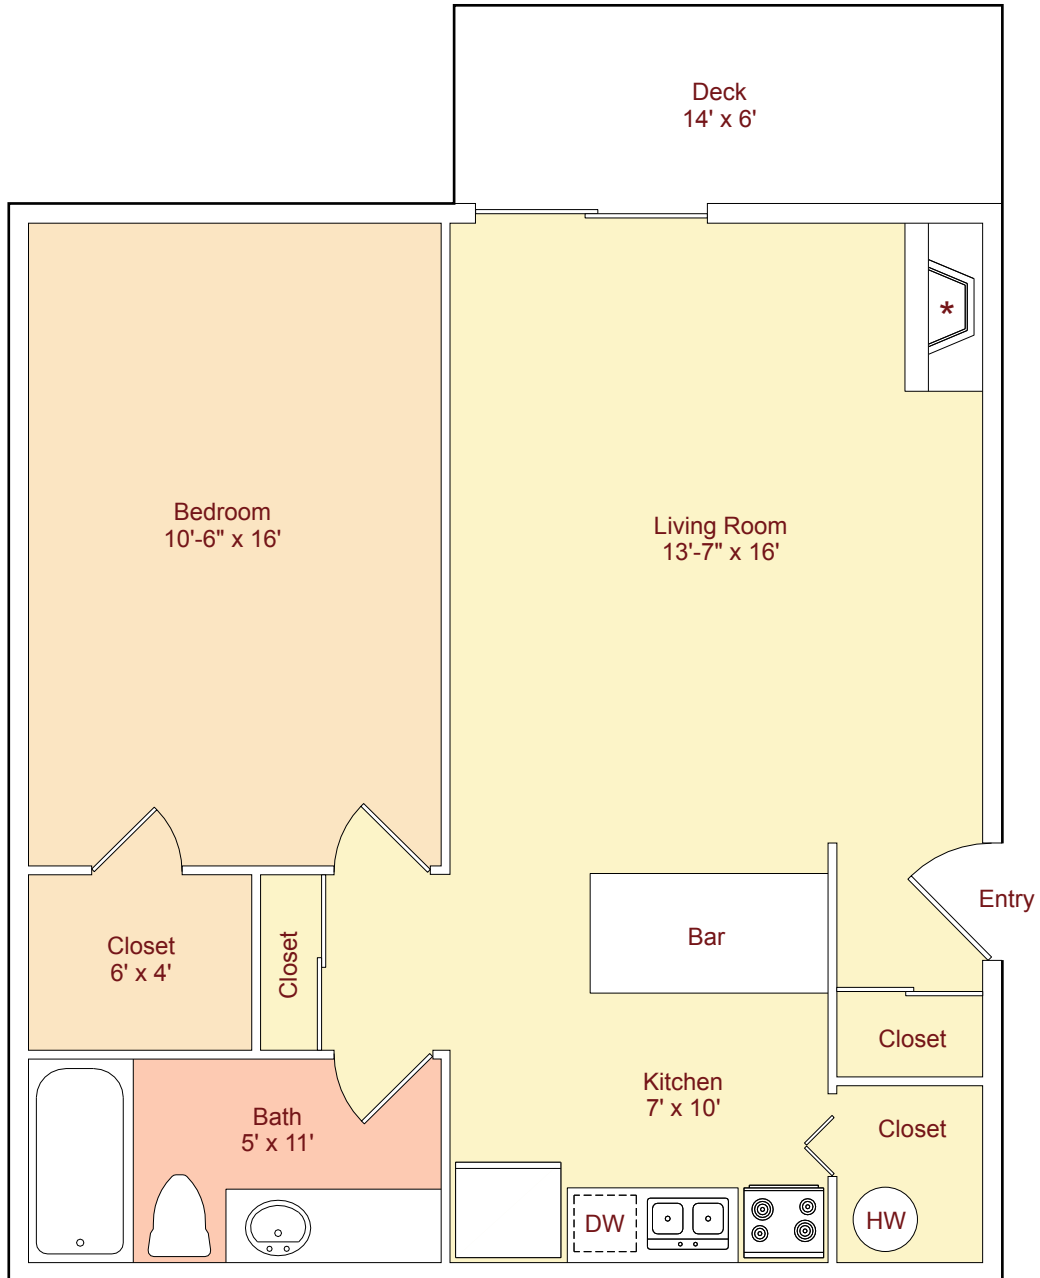

Plan A • 610 sq.ft.*
(1 Bed / 1 Bath)

*Fireplace in select units only.

*Patio and Storage areas are not included in Square Footage.