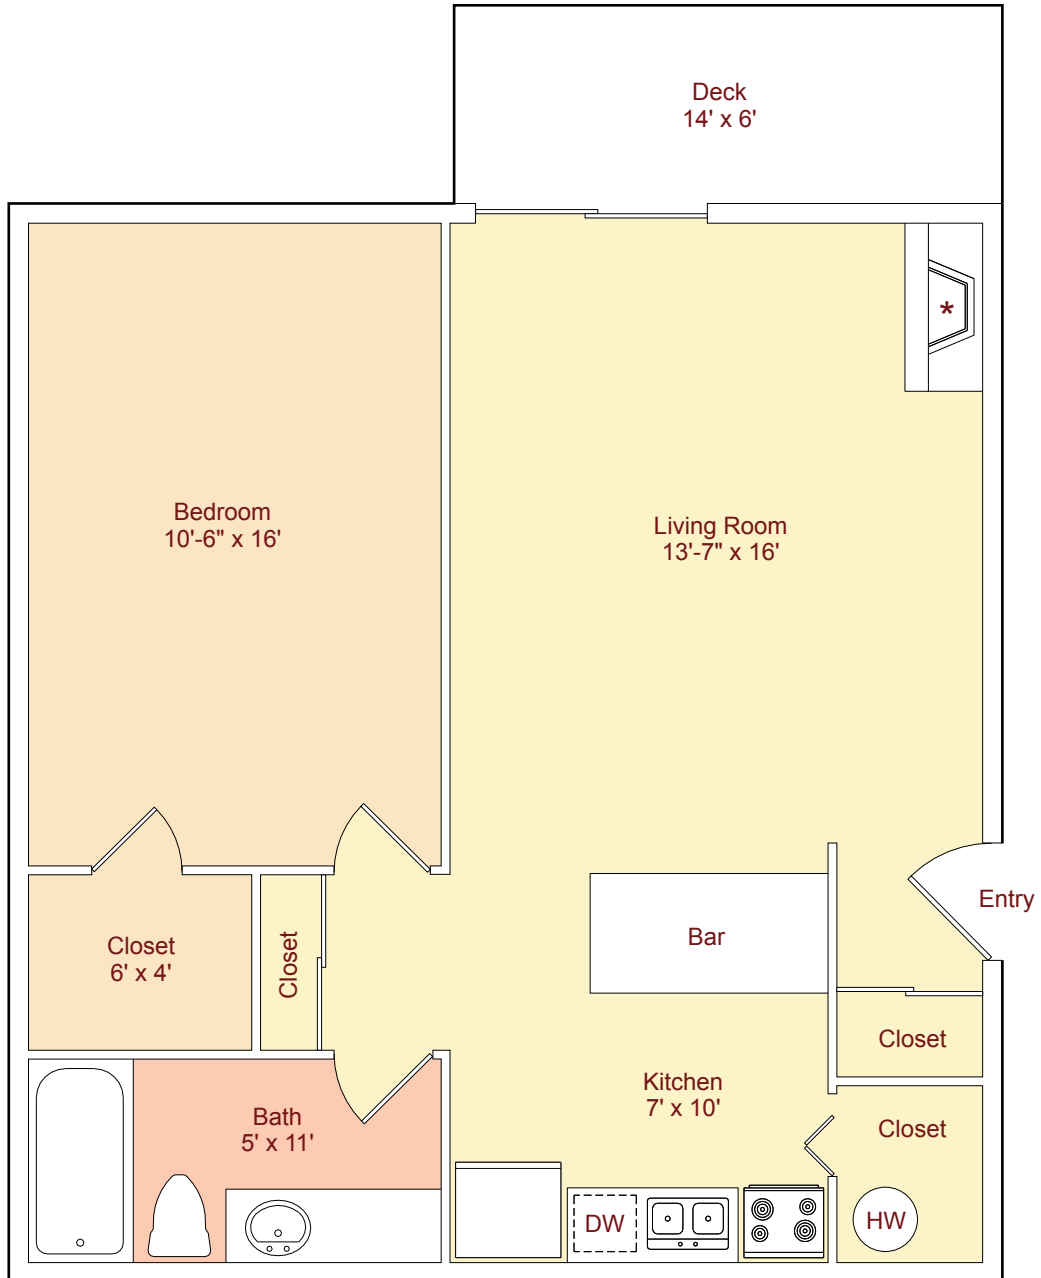

Plan A • 610 sq.ft.*
(1 Bed / 1 Bath)

*Fireplace in select units only.

*Patio and Storage areas are not included in Square Footage.