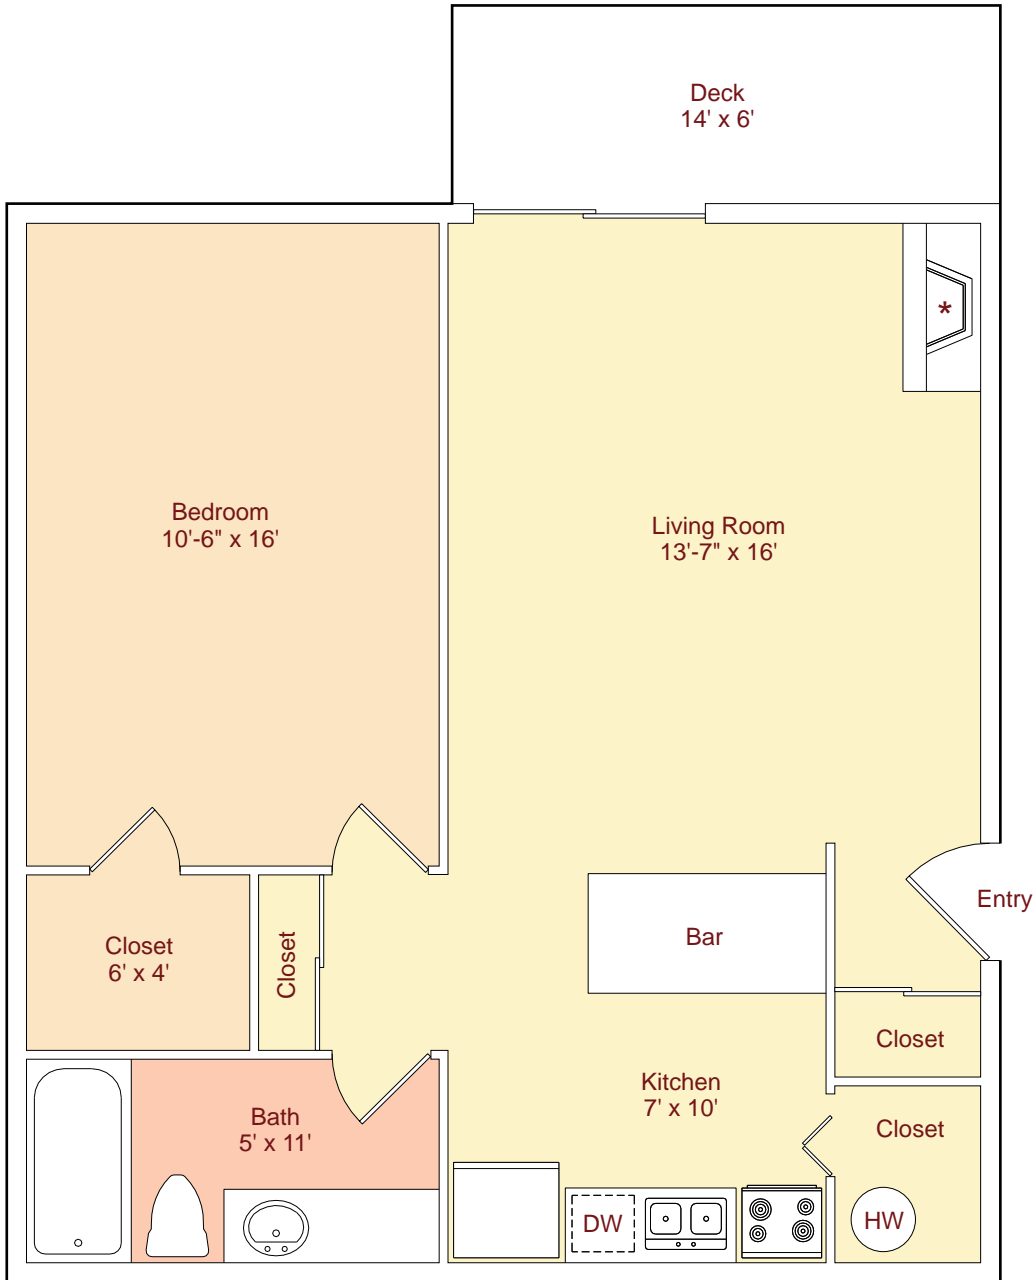

**Plan A** • 610 sq.ft.\*  
( 1 Bed / 1 Bath )

\*Fireplace in select units only.

\*Patio and Storage areas are not included in Square Footage.