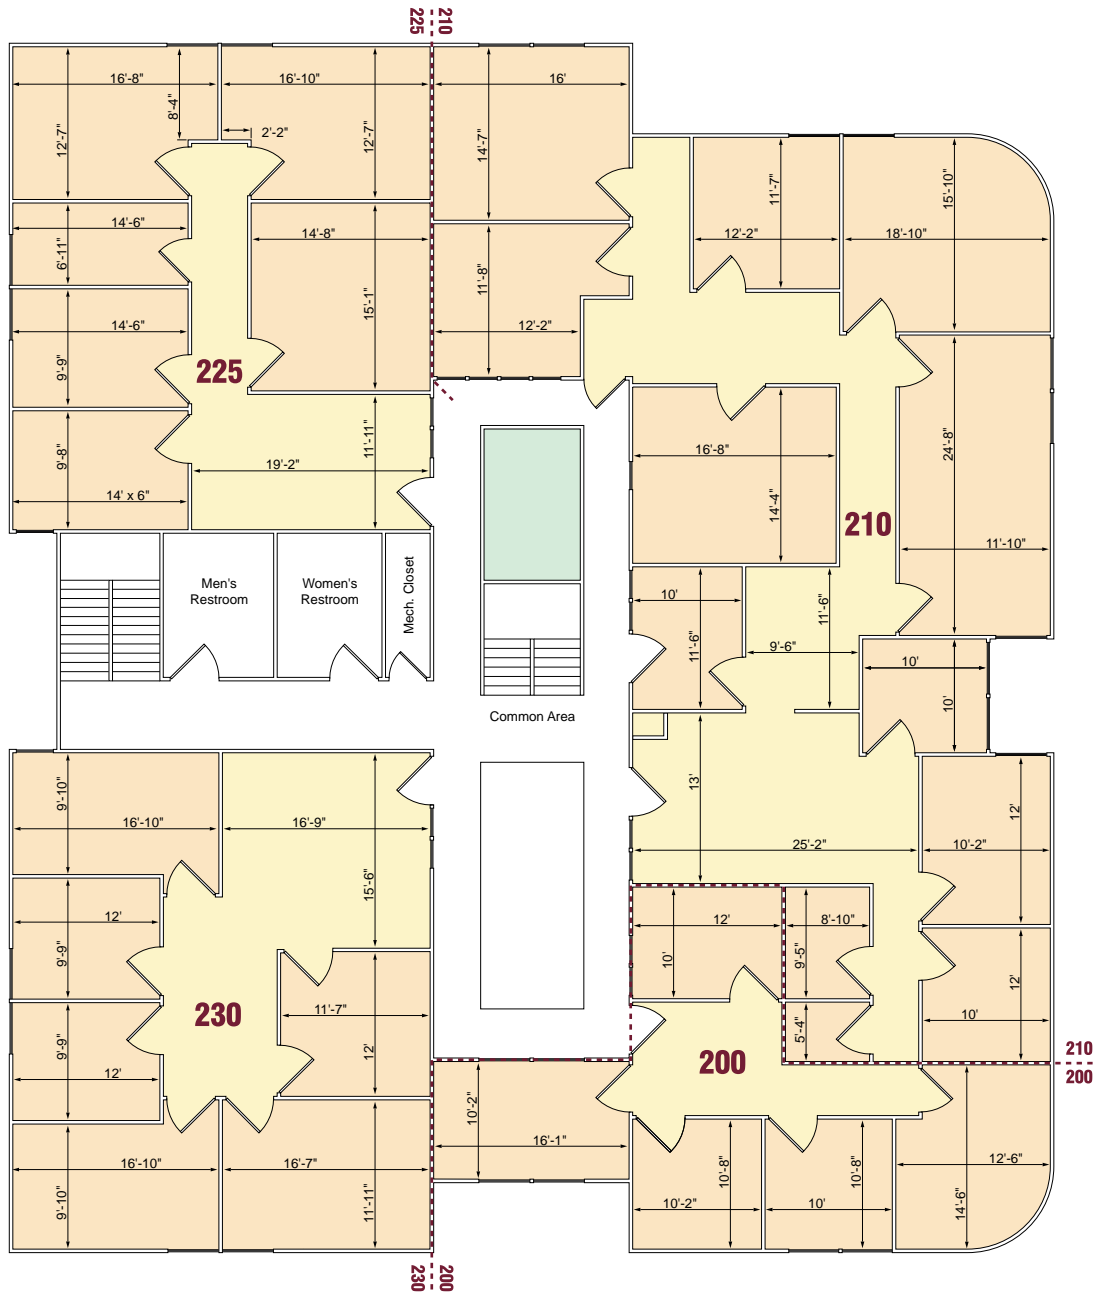

## Building A: 1933 Jadwin Avenue

### Upper Level:

**Suite 200 :** 840 Sq.Ft

**Suite 225 :** 750 Sq.Ft

**Suite 210 :** 2,680 Sq.Ft

**Suite 230 :** 1,035 Sq.Ft

\*Room dimensions may vary and may not be to scale