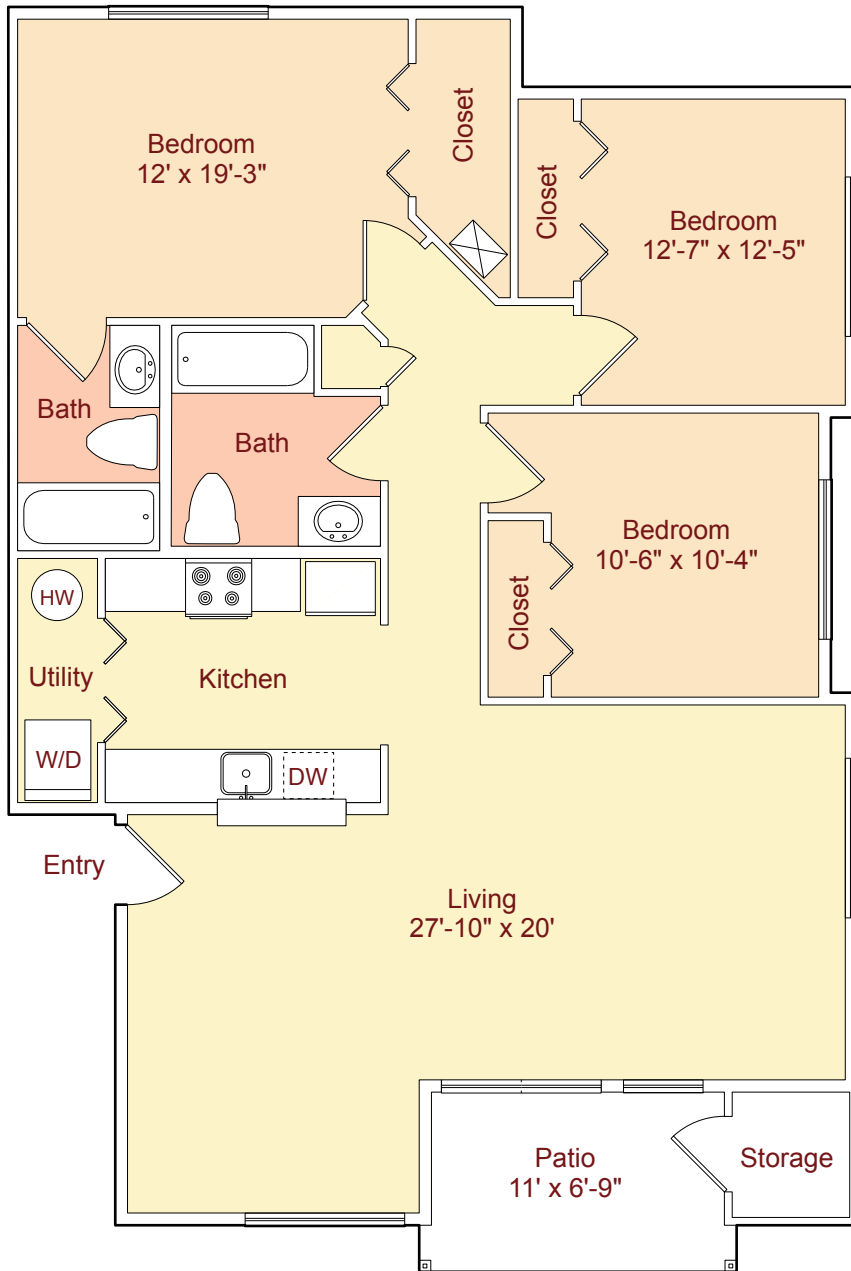

Plan C1 • 1225 sq.ft.*
(3 Bed / 2 Bath)

*Patio and Storage areas are not included in Square Footage.