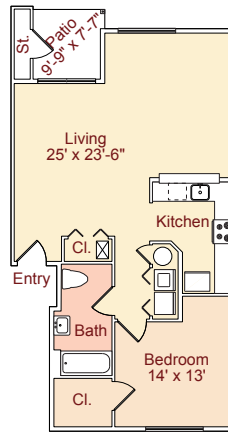

The Broadmoor Apartments

One Bedroom (1 Bed / 1 Bath)

Plan A1 • 756 sq.ft.*

Plan A2 • 824 sq.ft.*

Plan A3 • 836 sq.ft.*

Two Bedroom (2 Bed / 2 Bath)

Plan B1 • 1085 sq.ft.*

Plan B2 • 1097 sq.ft.*

Plan B3 • 1095 sq.ft.*

Three Bedroom (3 Bed / 2 Bath)

Plan C1 • 1225 sq.ft.*