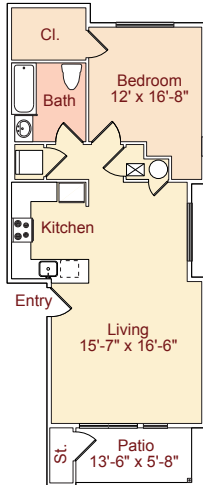

The Broadmoor Apartments

One Bedroom (1 Bed / 1 Bath)

Plan A1 • 756 sq.ft.*

Plan A2 • 824 sq.ft.*

Plan A3 • 836 sq.ft.*

Two Bedroom (2 Bed / 2 Bath)

Plan B1 • 1085 sq.ft.*

Plan B2 • 1097 sq.ft.*

Plan B3 • 1095 sq.ft.*

Three Bedroom (3 Bed / 2 Bath)

Plan C1 • 1225 sq.ft.*