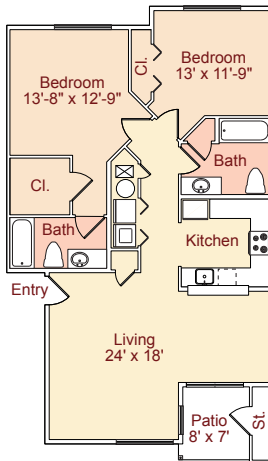

The Broadmoor Apartments

One Bedroom (1 Bed / 1 Bath)

Plan A1 • 756 sq.ft.*

Plan A2 • 824 sq.ft.*

Plan A3 • 836 sq.ft.*

Two Bedroom (2 Bed / 2 Bath)

Plan B1 • 1085 sq.ft.*

Plan B2 • 1097 sq.ft.*

Plan B3 • 1095 sq.ft.*

Three Bedroom (3 Bed / 2 Bath)

Plan C1 • 1225 sq.ft.*