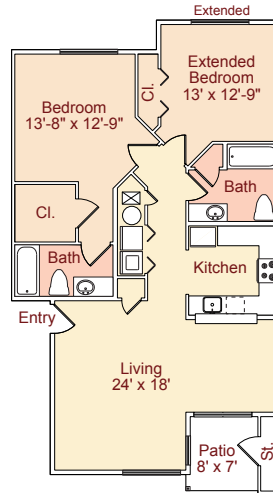

The Broadmoor Apartments

One Bedroom (1 Bed / 1 Bath)

Plan A1 • 756 sq.ft.*

Plan A2 • 824 sq.ft.*

Plan A3 • 836 sq.ft.*

Two Bedroom (2 Bed / 2 Bath)

Plan B1 • 1085 sq.ft.*

Plan B2 • 1097 sq.ft.*

Plan B3 • 1095 sq.ft.*

Three Bedroom (3 Bed / 2 Bath)

Plan C1 • 1225 sq.ft.*