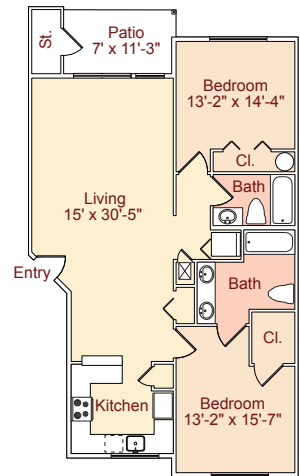

The Broadmoor Apartments

One Bedroom (1 Bed / 1 Bath)

Plan A1 • 756 sq.ft.*

Plan A2 • 824 sq.ft.*

Plan A3 • 836 sq.ft.*

Two Bedroom (2 Bed / 2 Bath)

Plan B1 • 1085 sq.ft.*

Plan B2 • 1097 sq.ft.*

Plan B3 • 1095 sq.ft.*

Three Bedroom (3 Bed / 2 Bath)

Plan C1 • 1225 sq.ft.*