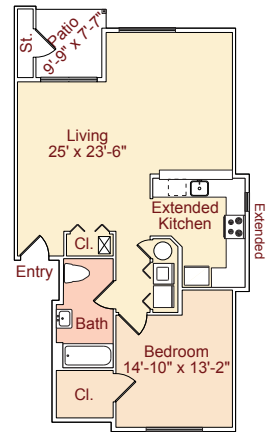

The Broadmoor Apartments

One Bedroom (1 Bed / 1 Bath)

Plan A1 • 756 sq.ft.*

Plan A2 • 824 sq.ft.*

Plan A3 • 836 sq.ft.*

Two Bedroom (2 Bed / 2 Bath)

Plan B1 • 1085 sq.ft.*

Plan B2 • 1097 sq.ft.*

Plan B3 • 1095 sq.ft.*

Three Bedroom (3 Bed / 2 Bath)

Plan C1 • 1225 sq.ft.*