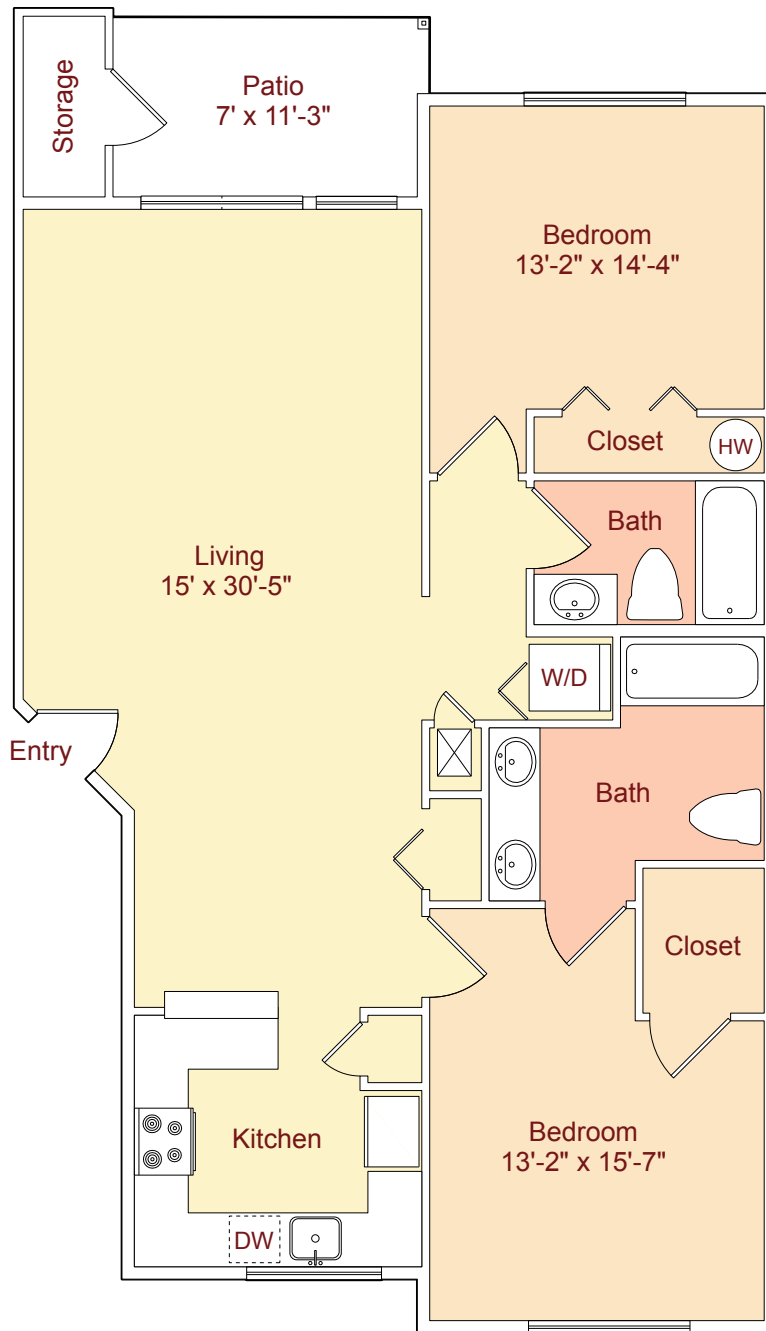

Plan B3 • 1095 sq.ft.*
(2 Bed / 2 Bath)

*Patio and Storage areas are not included in Square Footage.