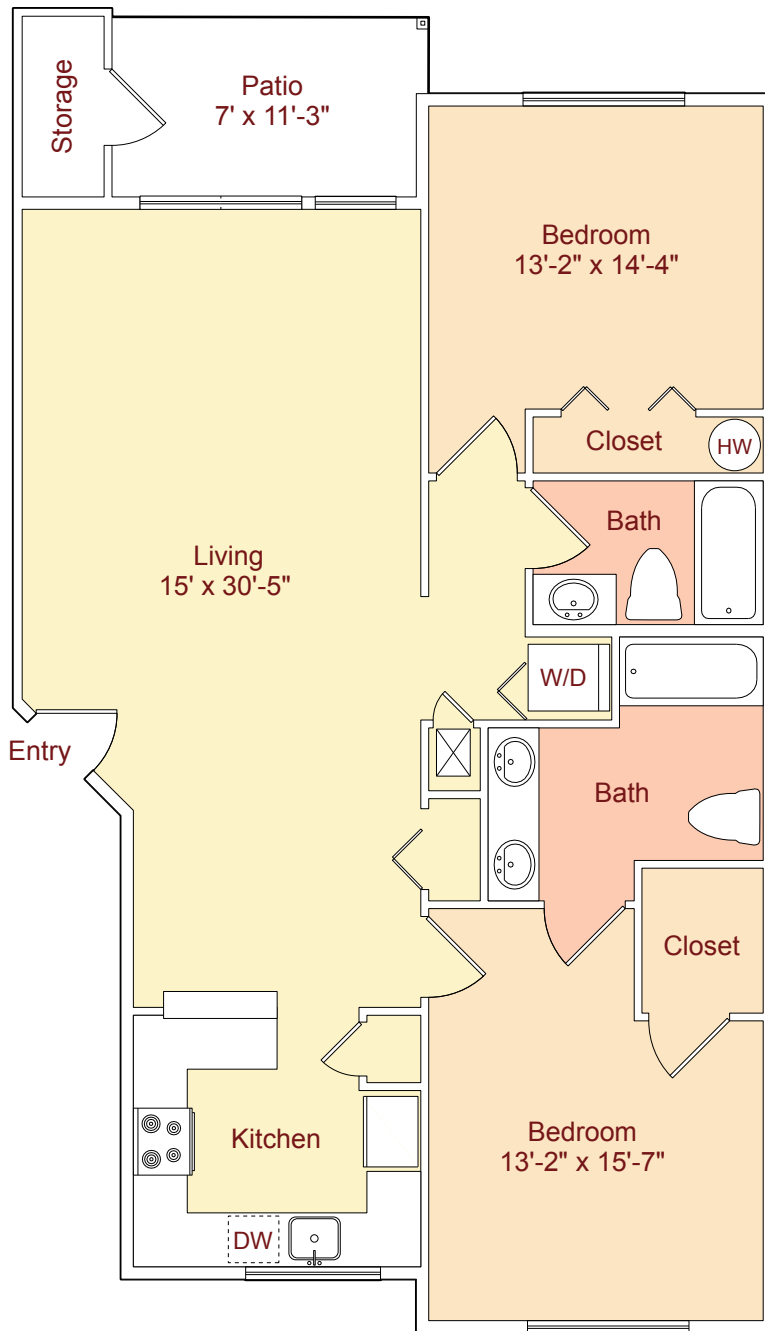

**Plan B3** • 1095 sq.ft.\*  
( 2 Bed / 2 Bath )

\*Patio and Storage areas are not included in Square Footage.