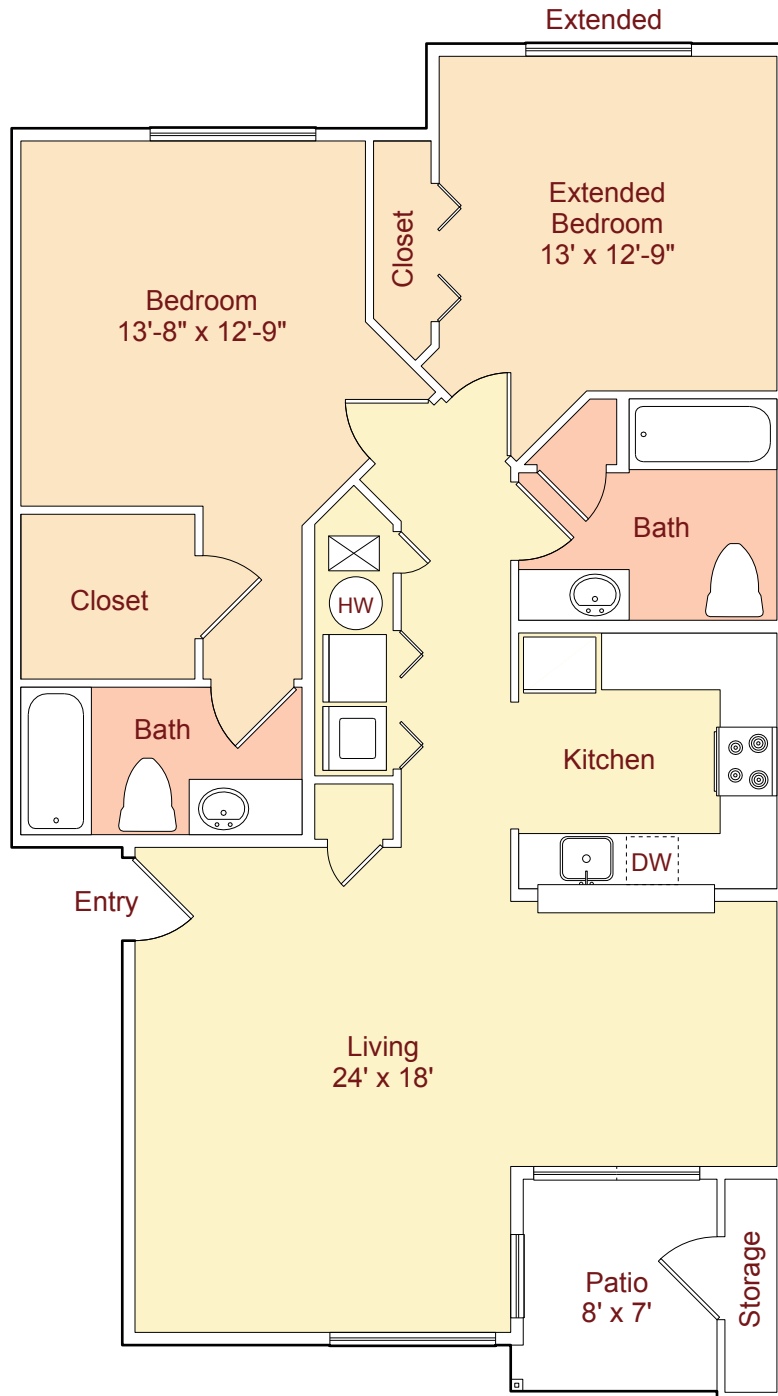

Plan B2 • 1097 sq.ft.*
(2 Bed / 2 Bath)

*Patio and Storage areas are not included in Square Footage.