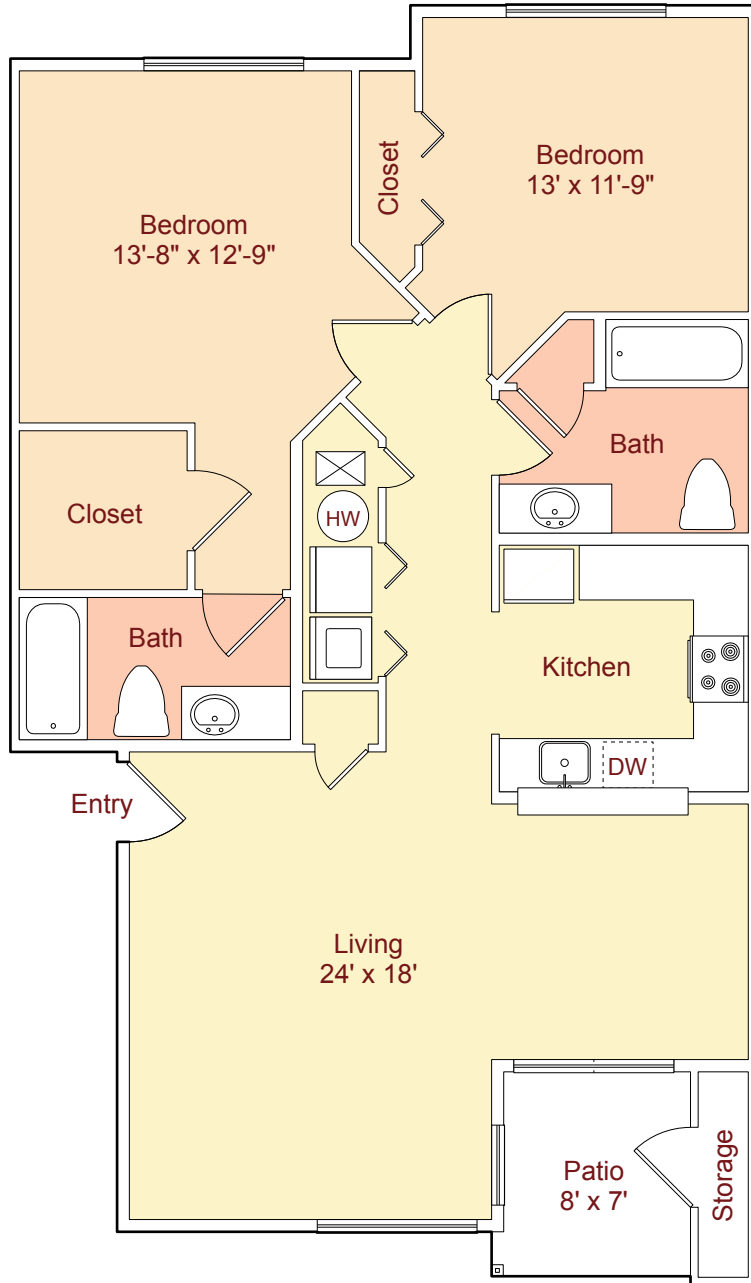

Plan B1 • 1085 sq.ft.*
(2 Bed / 2 Bath)

*Patio and Storage areas are not included in Square Footage.