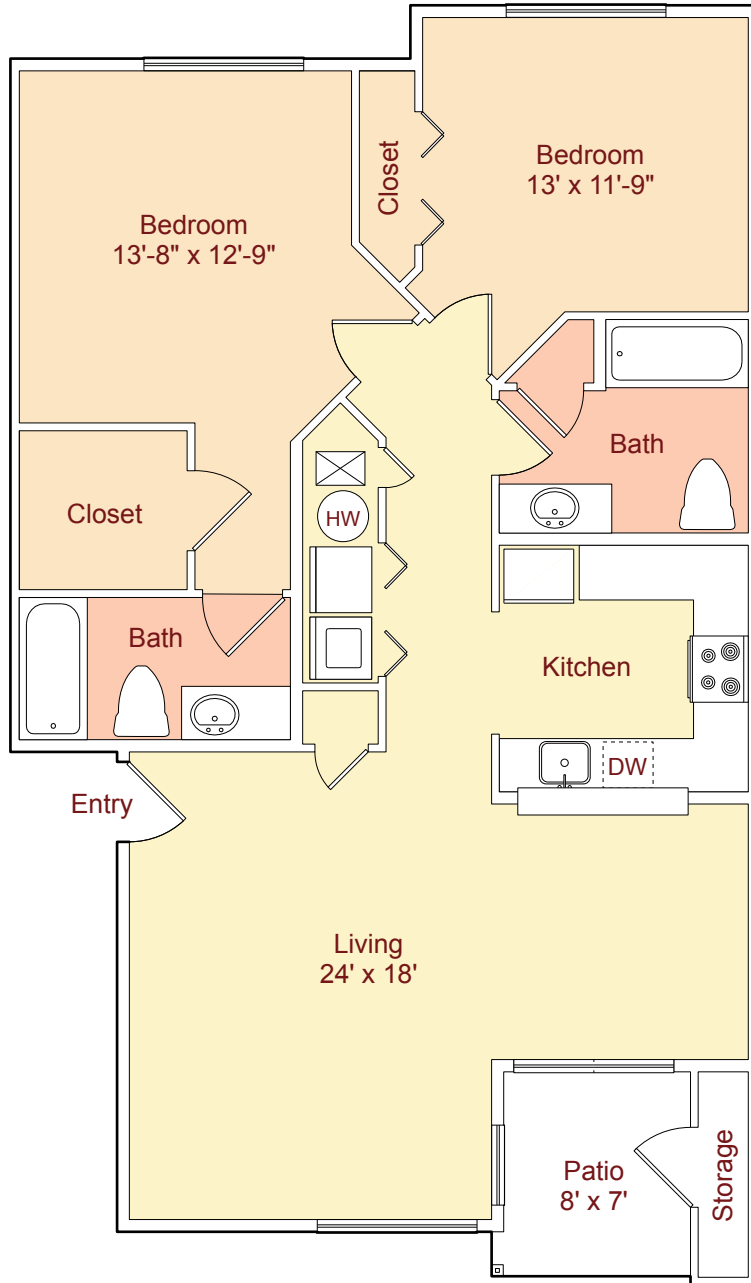

**Plan B1** • 1085 sq.ft.\*  
( 2 Bed / 2 Bath )

\*Patio and Storage areas are not included in Square Footage.