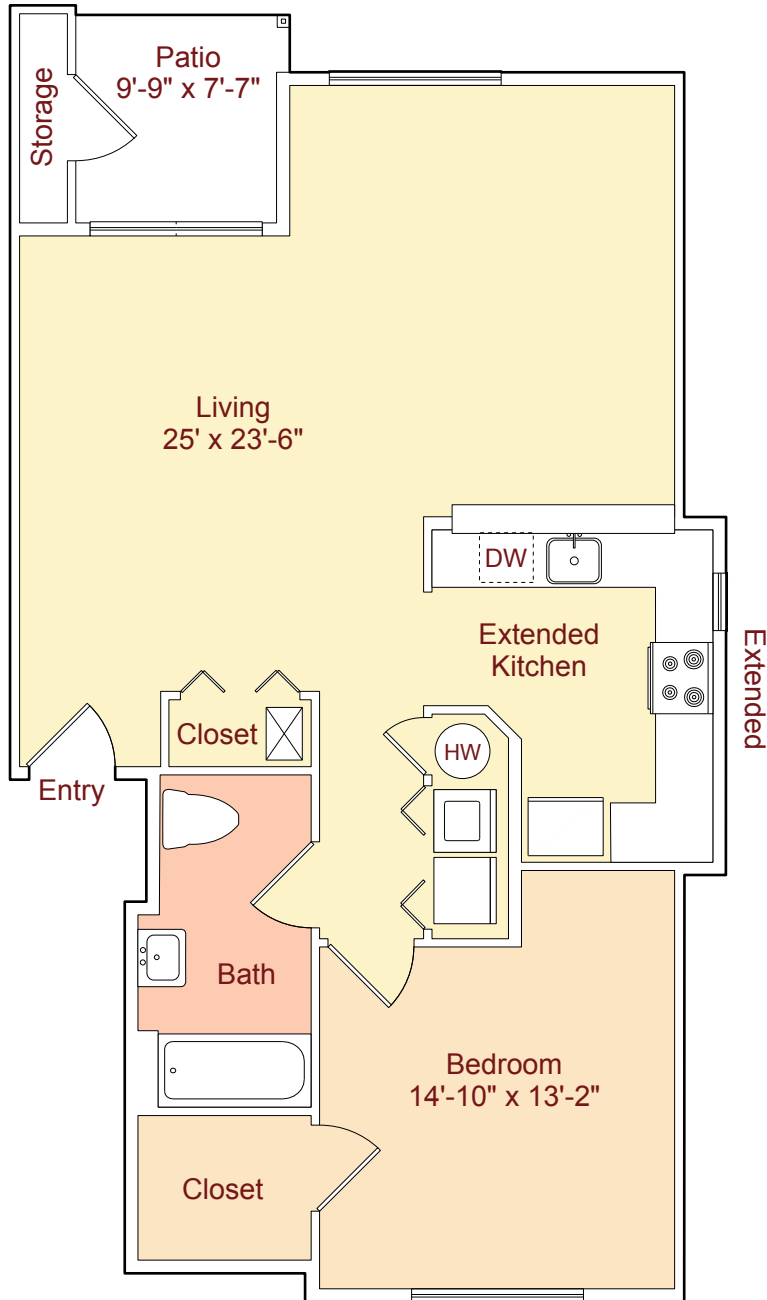

Plan A3 • 836 sq.ft.*
(1 Bed / 1 Bath)

*Patio and Storage areas are not included in Square Footage.