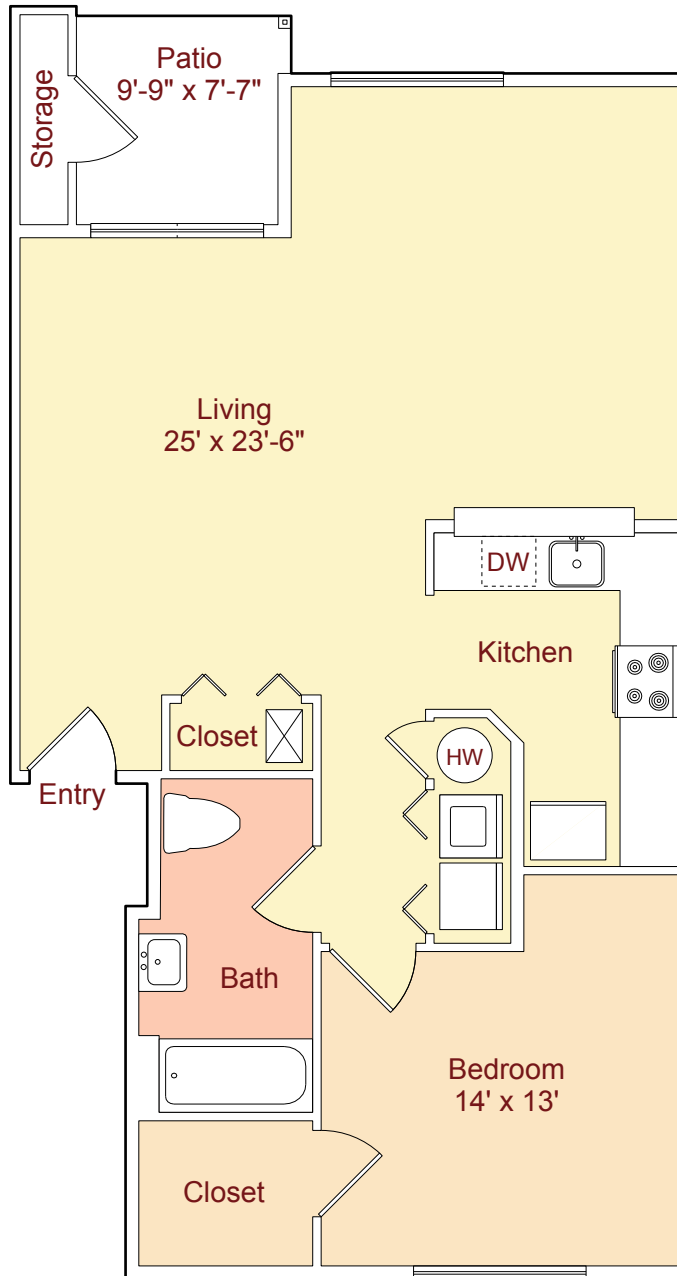

Plan A2 • 824 sq.ft.*
(1 Bed / 1 Bath)

*Patio and Storage areas are not included in Square Footage.