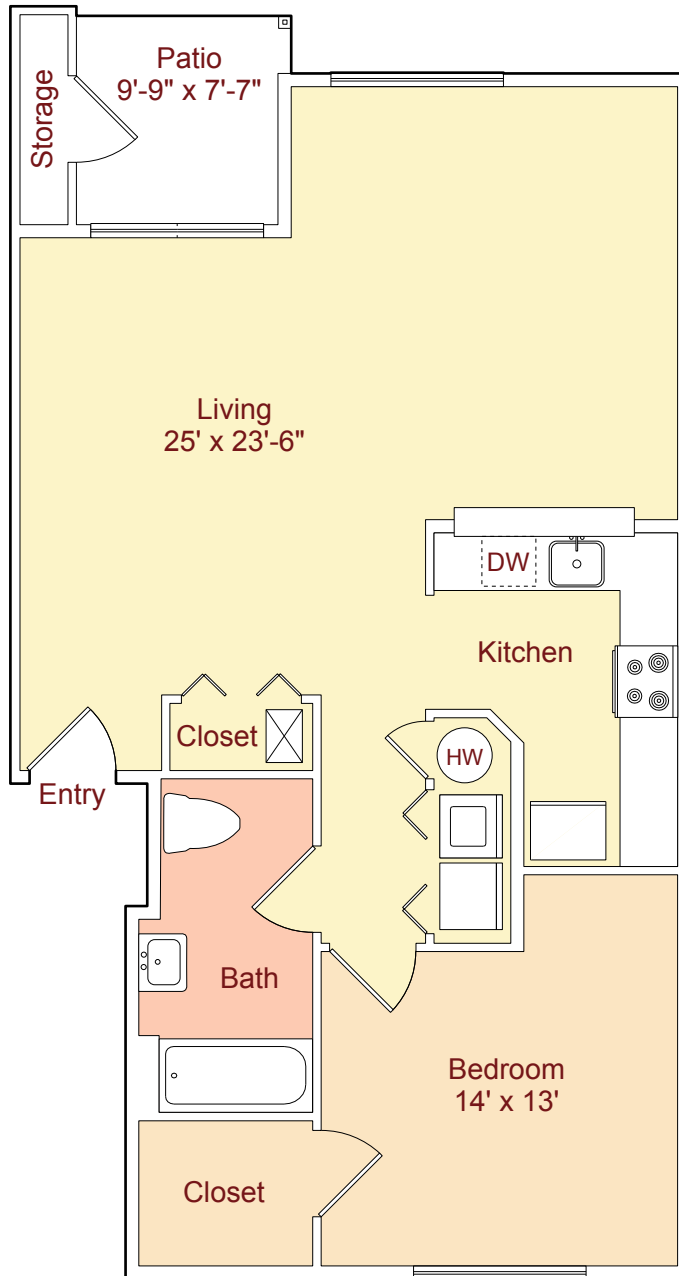

**Plan A2** • 824 sq.ft.\*  
( 1 Bed / 1 Bath )

\*Patio and Storage areas are not included in Square Footage.