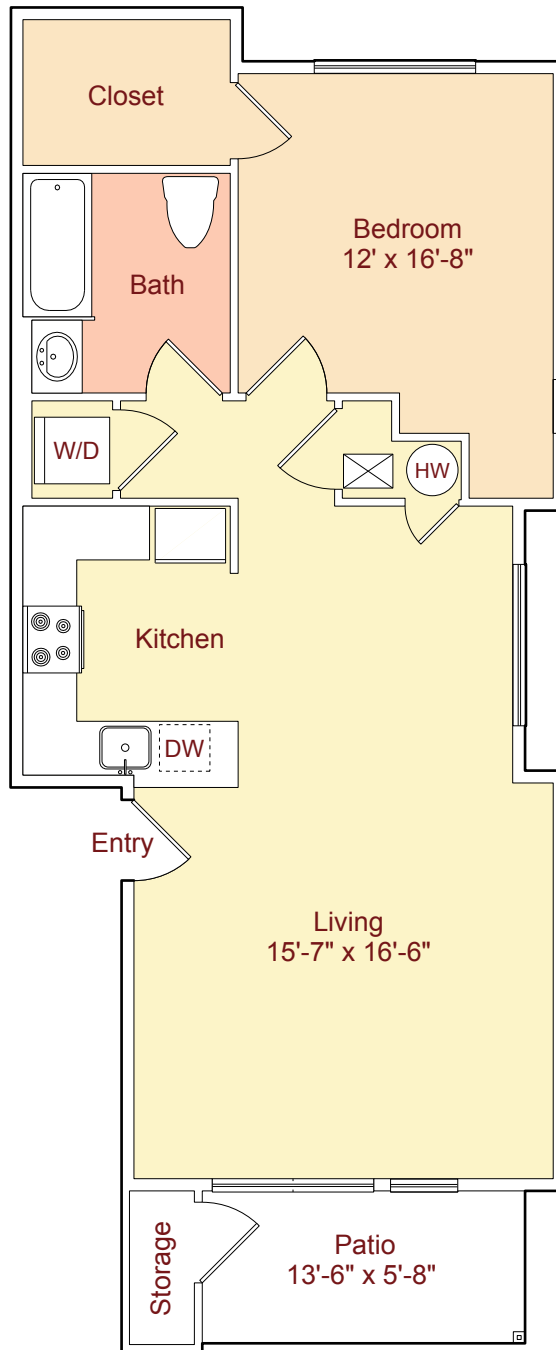

Plan A1 • 756 sq.ft.*
(1 Bed / 1 Bath)

*Patio and Storage areas are not included in Square Footage.