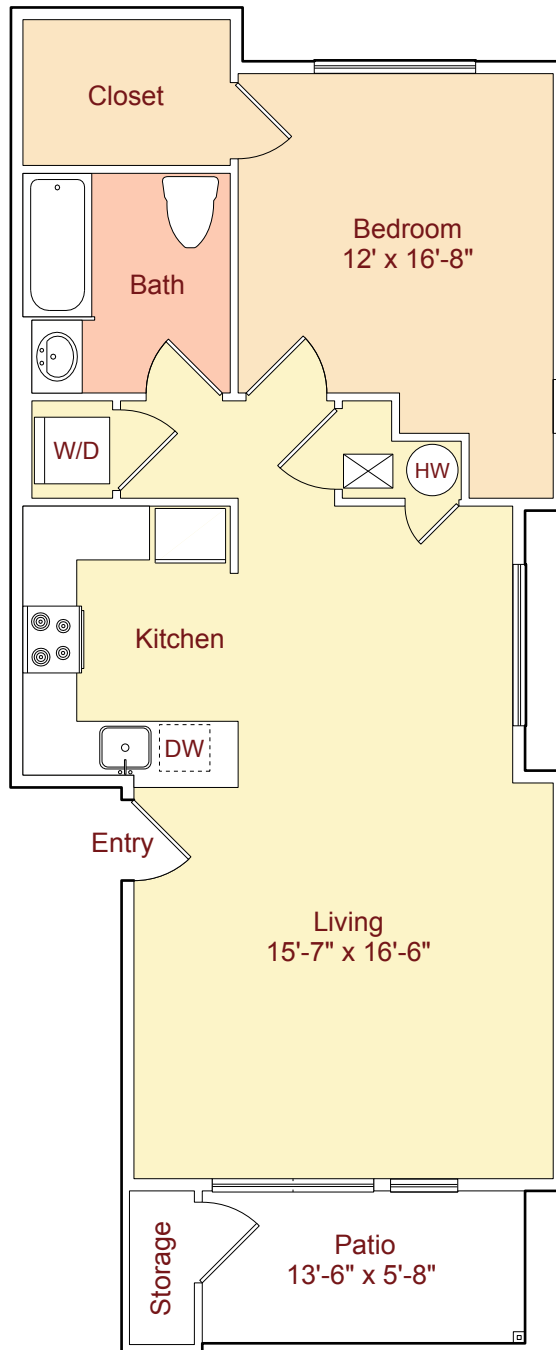

**Plan A1** • 756 sq.ft.\*  
( 1 Bed / 1 Bath )

\*Patio and Storage areas are not included in Square Footage.